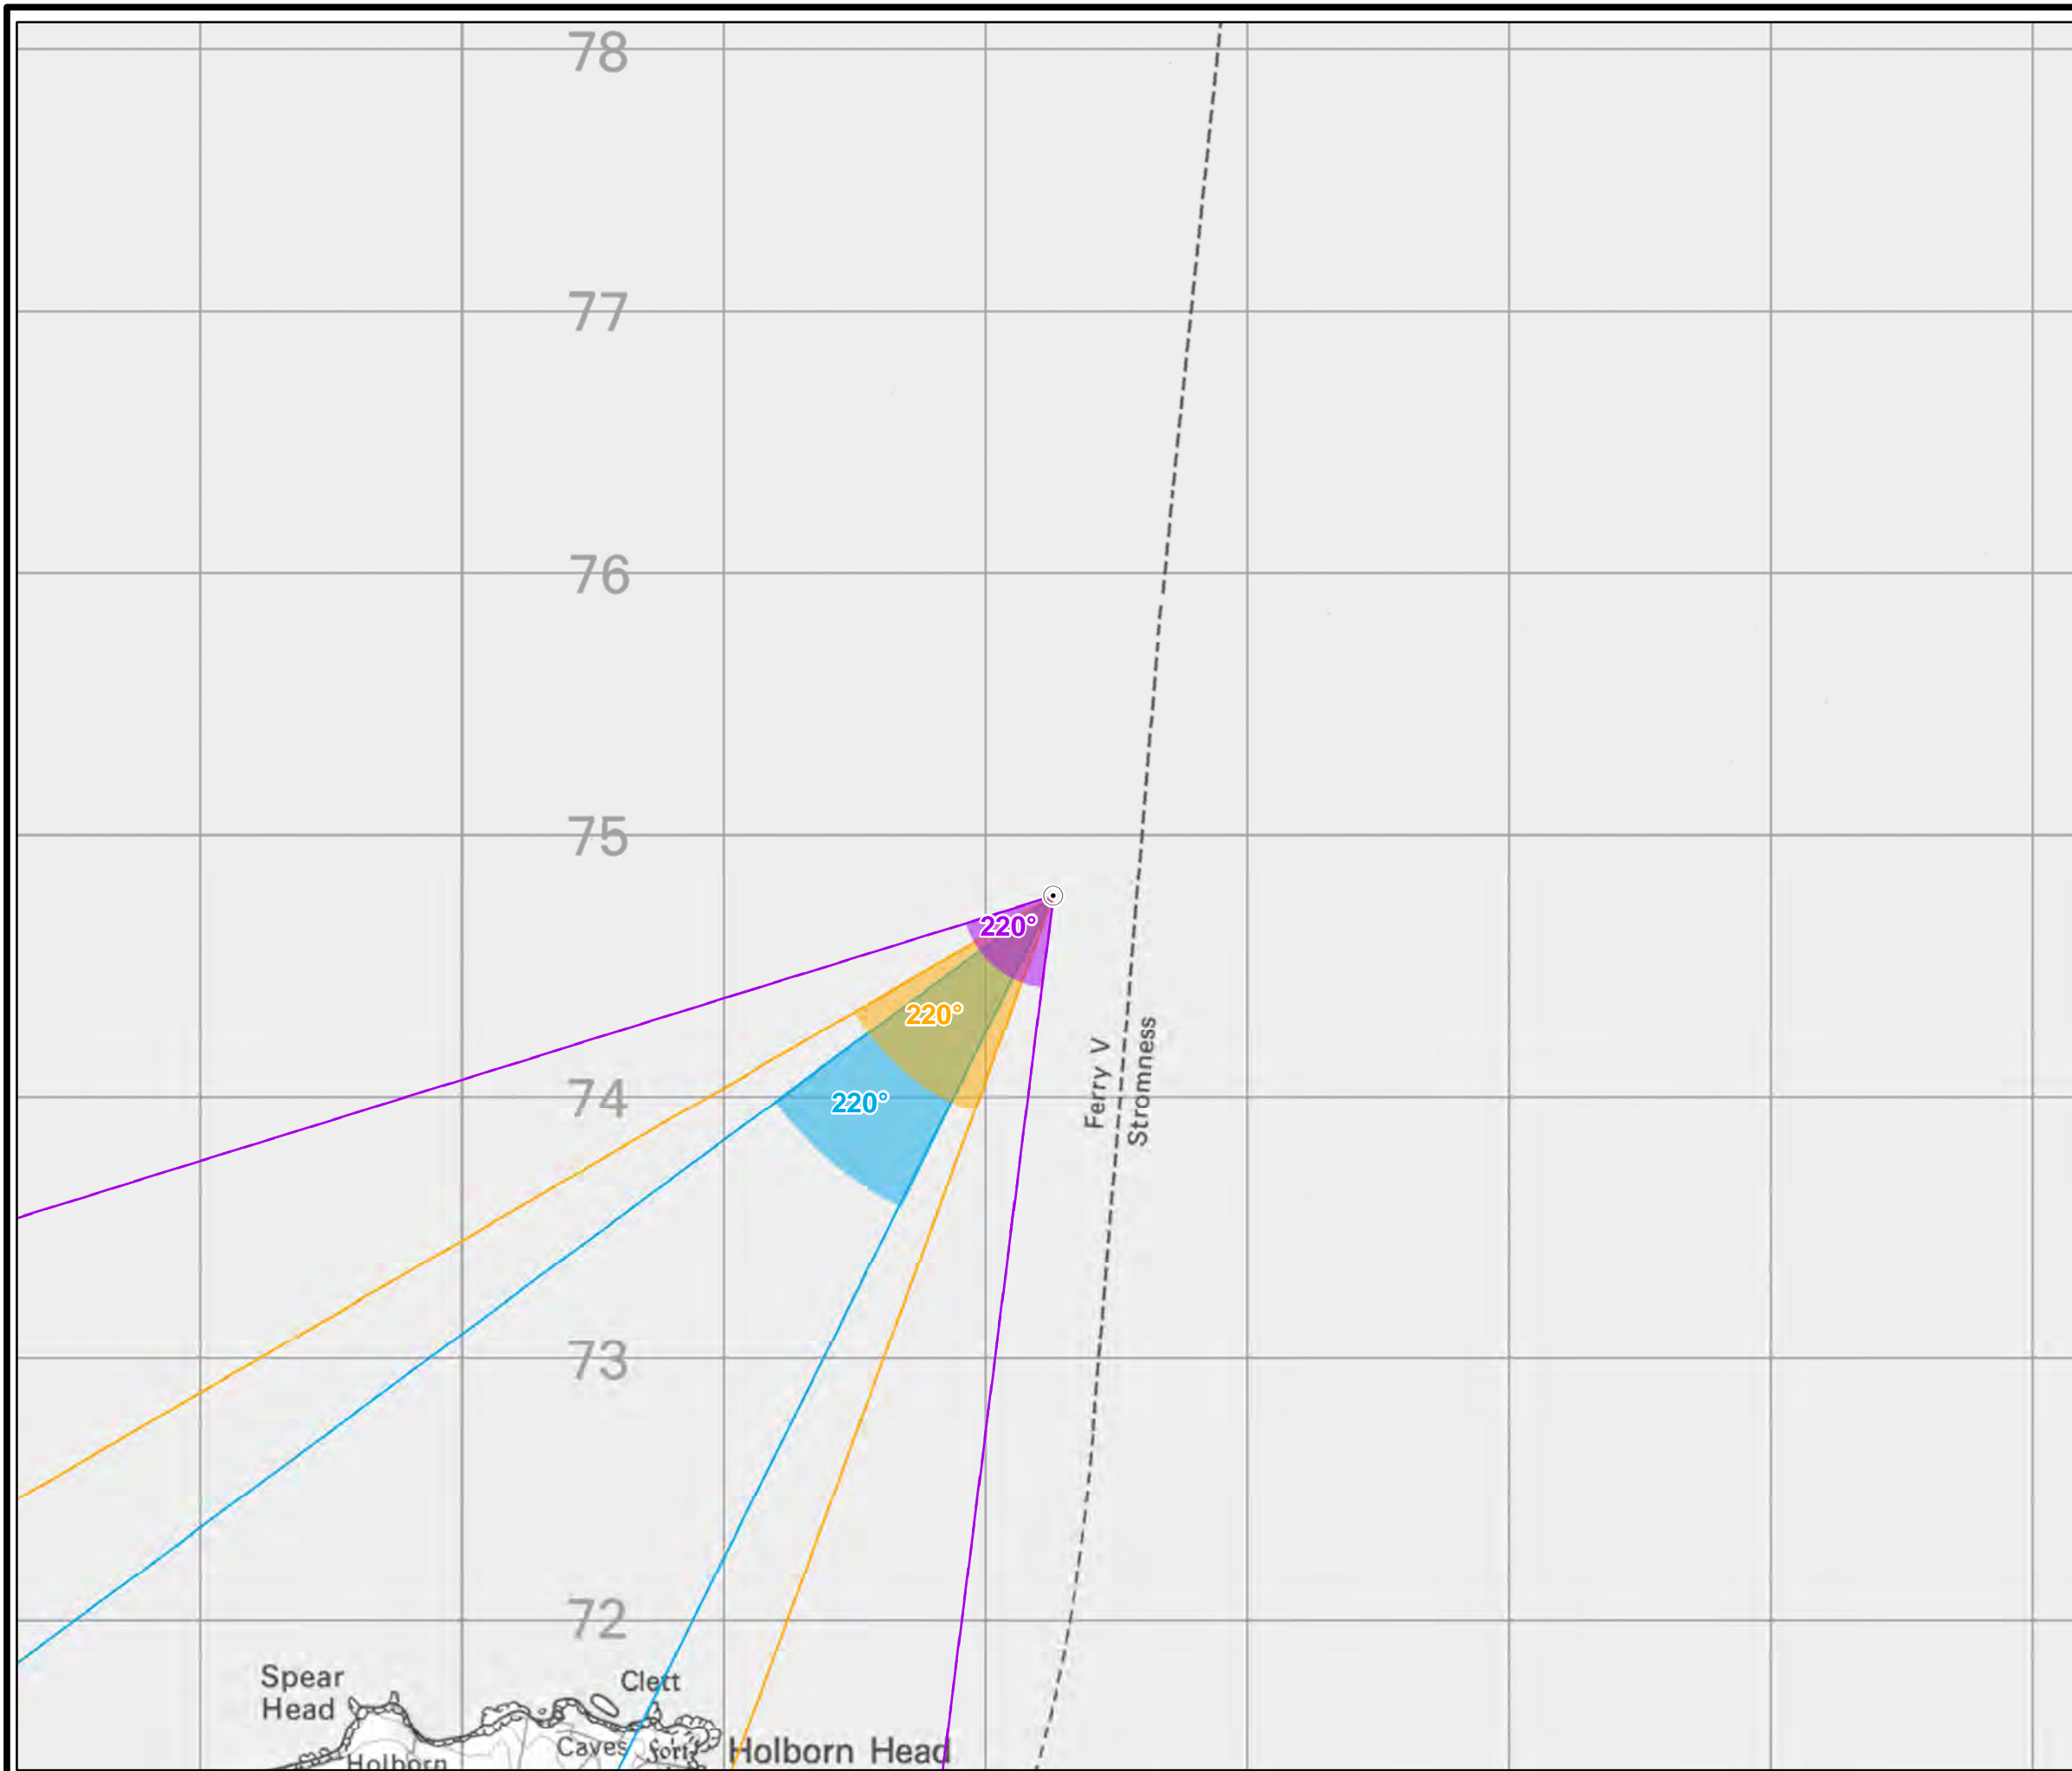

CAIRNMORE HILL WIND FARM

THC FIGURE 5.2.7

VIEWPOINT 7:
NORTHLINK FERRY (SCRABSTER
TO STROMNESS)

© CROWN COPYRIGHT AND DATABASE RIGHTS
2022 ORDNANCE SURVEY 0100031673

- Turbine layout (PSCOhof060)
- Viewpoint location
- 27° Field of View
- 39.6° Field of View
- 65.5° Field of View

AOD: 4m
Easting: 312261, Northing 974766
Nearest turbine: 5
Distance to nearest turbine: 8.13 km

Viewpoint Description:
This viewpoint is located on the deck of the Orkney Ferry, north of Scrabster. The viewpoint represents views experienced by tourists and passengers on the ferry, and recreational craft in the Pentland Firth.

Data source: RES, LUC, SNH, NC500

LAYOUT DWG: - LAYOUT NO: PSCOhof060

DRAWING NUMBER: FIG5-2-X_11524_r0_THCVPs_A3L

SCALE - 1:25,000 @ A3

LANDSCAPE AND VISUAL IMPACT
ASSESSMENT, 2022

THIS DRAWING IS THE PROPERTY OF RENEWABLE ENERGY
SYSTEMS LTD. AND NO REPRODUCTION MAY BE MADE IN
WHOLE OR IN PART WITHOUT PERMISSION