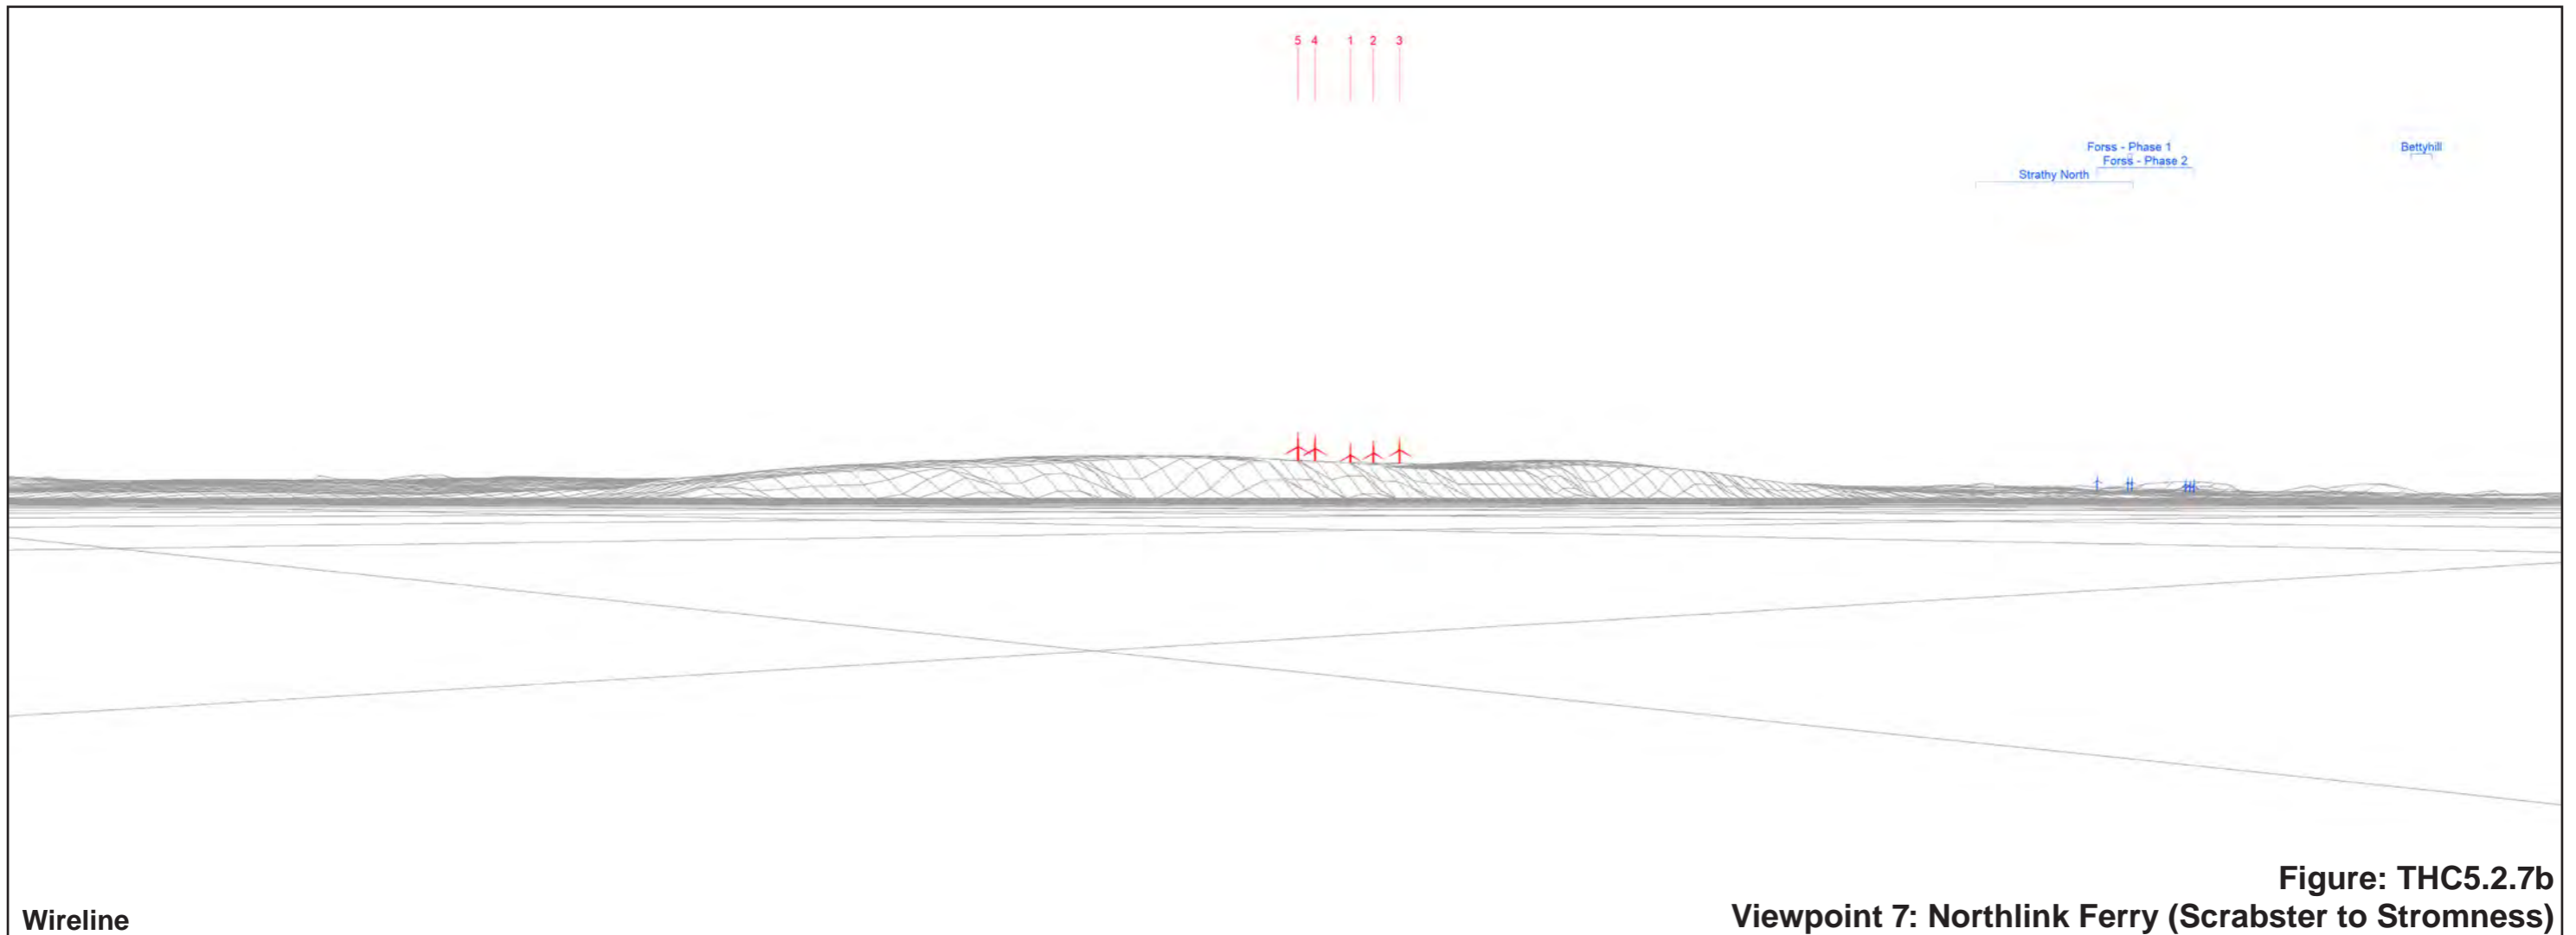

Extent of 50mm single frame used to construct panorama

Photomontage

OS reference: 312261E 974766N  
Distance to nearest turbine: 8.13 km

Camera: Nikon D750  
Focal Length: 50mm vertical (27°) x 28mm horizontal (65.5°)  
Camera height: 1.5 m

Photography Date: 21/09/2016  
Photography Time: 07:55

*The images contained on this page and the following page are not representative of scale and distance from the actual viewpoint and show the wind farm development in its wider landscape context only.*

Existing View

Wireline

Figure: THC5.2.7b  
Viewpoint 7: Northlink Ferry (Scrabster to Stromness)

OS reference: 312261E 974766N  
Distance to nearest turbine: 8.13 km

Camera: Nikon D750  
Focal Length: 50mm  
Camera height: 1.5 m

**Viewpoint 7: Northlink Ferry (Scrabster to Stromness)**

OS reference: 312261E 974766N  
Distance to nearest turbine: 8.13 km

Camera: Nikon D750  
Focal Length: 75mm  
Camera height: 1.5 m

Photography Date: 21/09/2016  
Photography Time: 07:55