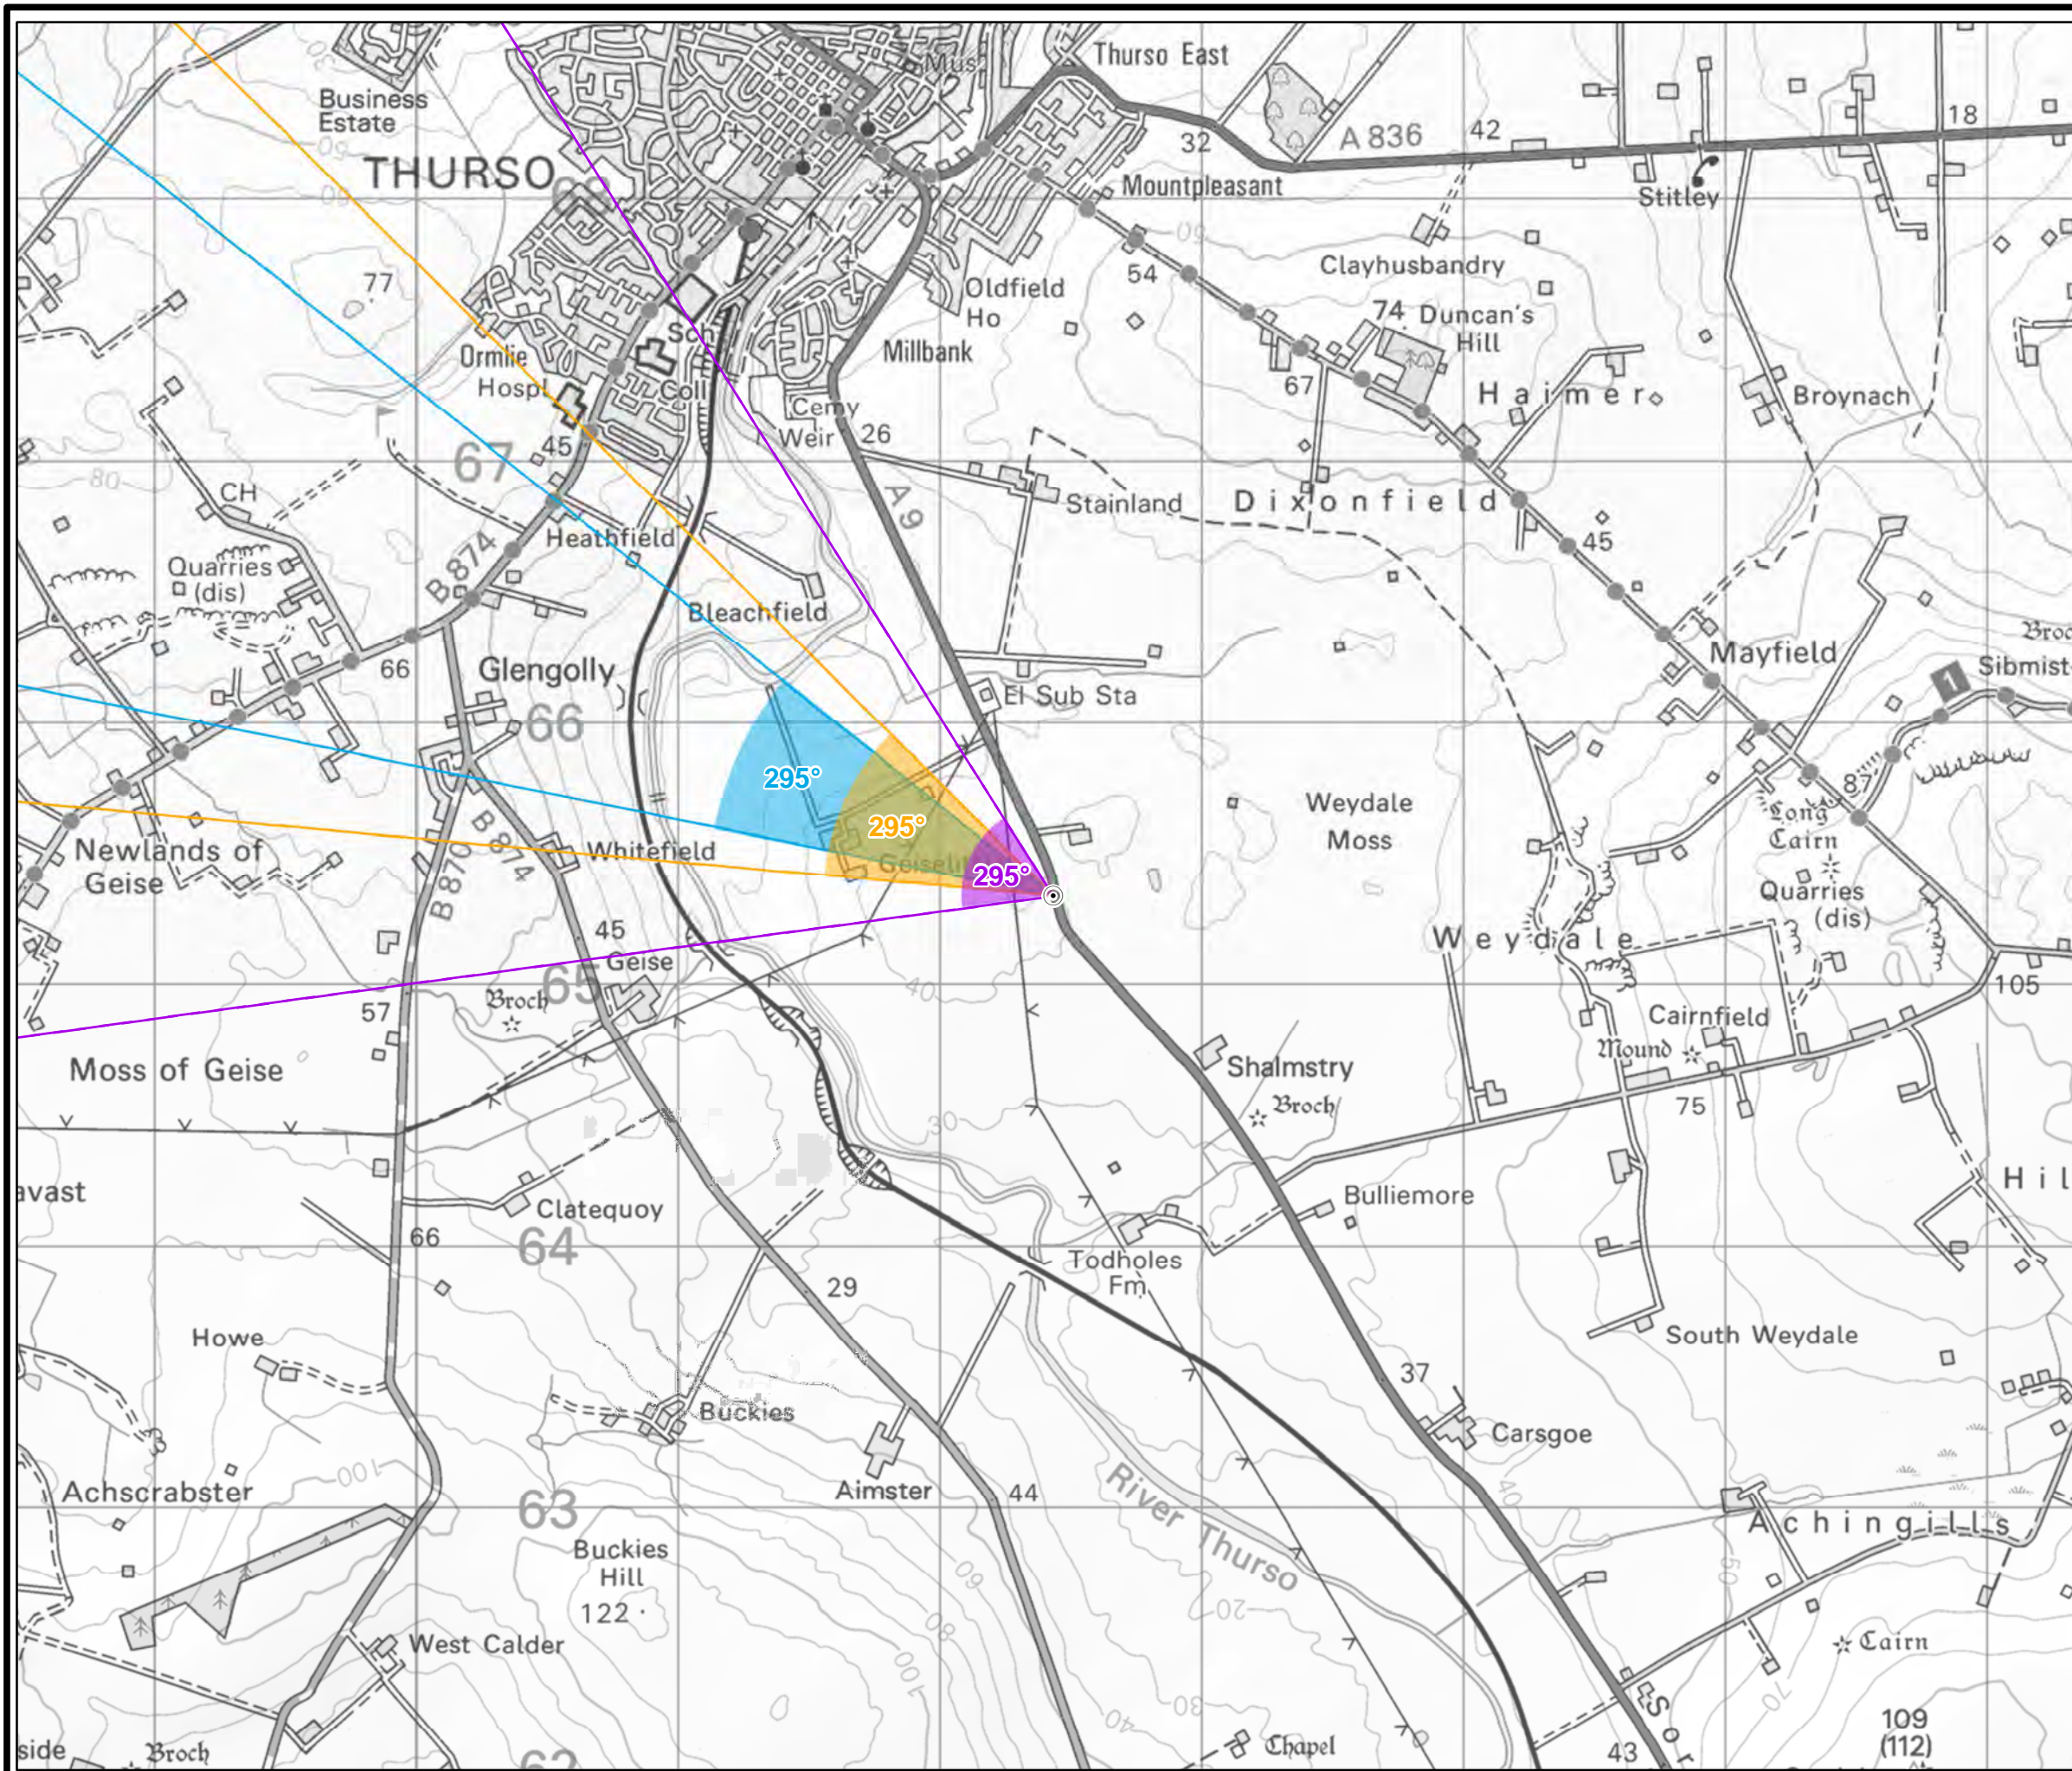

CAIRNMORE HILL WIND FARM

THC FIGURE 5.2.6

VIEWPOINT 6: A9 SOUTH OF THURSO

© CROWN COPYRIGHT AND DATABASE RIGHTS
2022 ORDNANCE SURVEY 0100031673

- Turbine layout (PSCOhof060)
- Viewpoint location
- 27° Field of View
- 39.6° Field of View
- 65.5° Field of View

AOD: 39m
Easting: 312435, Northing 965337
Nearest turbine: 5
Distance to nearest turbine: 6.33 km

Viewpoint Description:
This viewpoint is located on the A9 south of Thurso, at the junction with the access road to Thurso South Substation. The viewpoint represents views experienced by road users (and tourists) from this major route.

Data source: RES, LUC, SNH, NC500
LAYOUT DWG: - LAYOUT NO: PSCOhof060

DRAWING NUMBER: FIG5-2-X_11524_r0_THCVps_A3L

SCALE - 1:25,000 @ A3

LANDSCAPE AND VISUAL IMPACT ASSESSMENT, 2022

THIS DRAWING IS THE PROPERTY OF RENEWABLE ENERGY SYSTEMS LTD. AND NO REPRODUCTION MAY BE MADE IN WHOLE OR IN PART WITHOUT PERMISSION