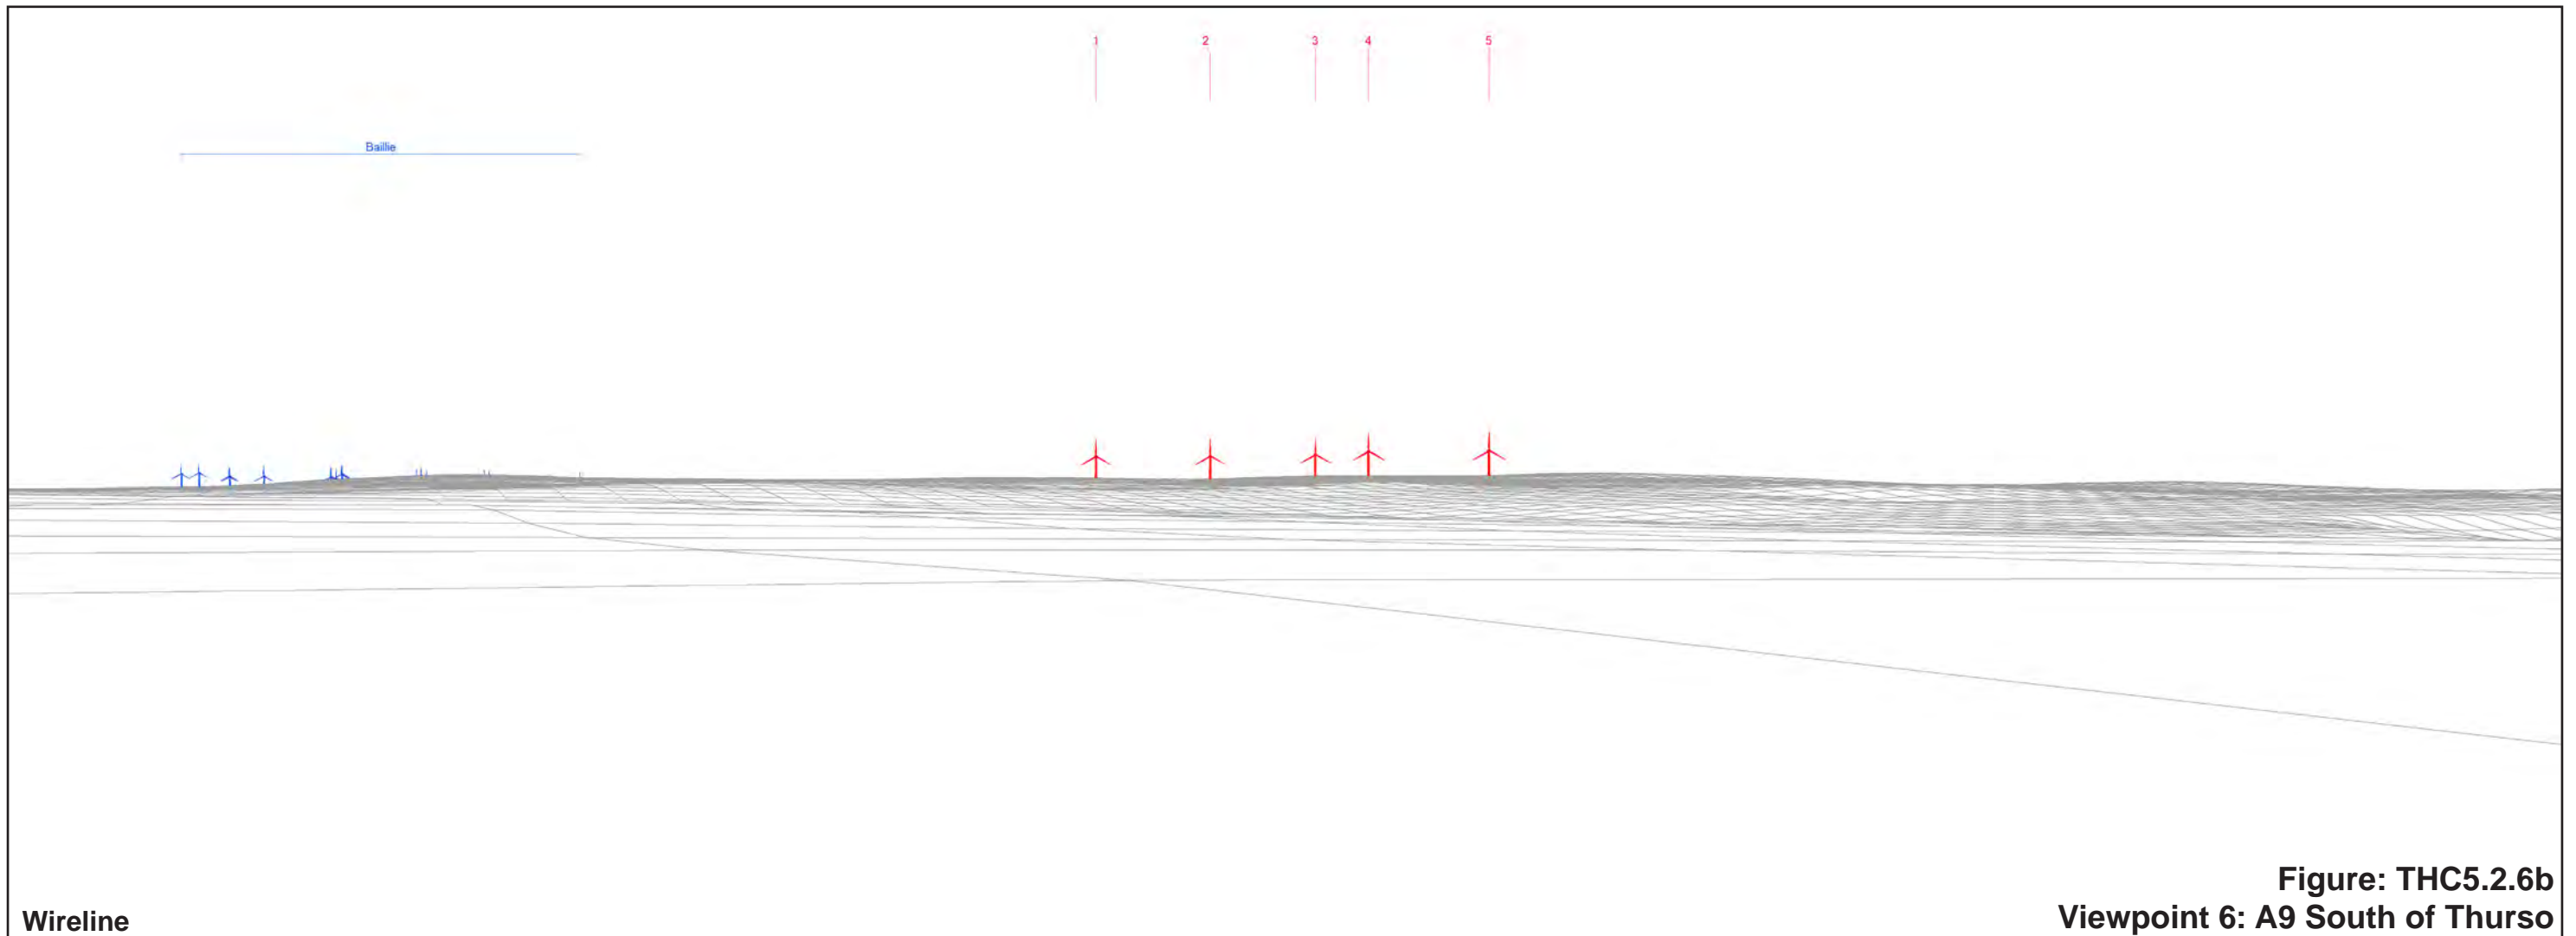

Extent of 50mm single frame used to construct panorama

OS reference: 312435E 965337N
Distance to nearest turbine: 6.33 km

Camera: Nikon D750
Focal Length: 50mm vertical (27°) x 28mm horizontal (65.5°)
Camera height: 1.5 m

Photography Date: 09/02/2022
Photography Time: 13:30

The images contained on this page and the following page are not representative of scale and distance from the actual viewpoint and show the wind farm development in its wider landscape context only.

Existing View

Wireline

Figure: THC5.2.6b
Viewpoint 6: A9 South of Thurso

OS reference: 312435E 965337N
 Distance to nearest turbine: 6.33 km

Camera: Nikon D750
 Focal Length: 50mm
 Camera height: 1.5 m

Photography Date: 09/02/2022
 Photography Time: 13:30

OS reference: 312435E 965337N
Distance to nearest turbine: 6.33 km

Camera: Nikon D750
Focal Length: 75mm
Camera height: 1.5 m

Photography Date: 09/02/2022
Photography Time: 13:30

This image should be viewed at a comfortable arm's length (approx. 500mm)