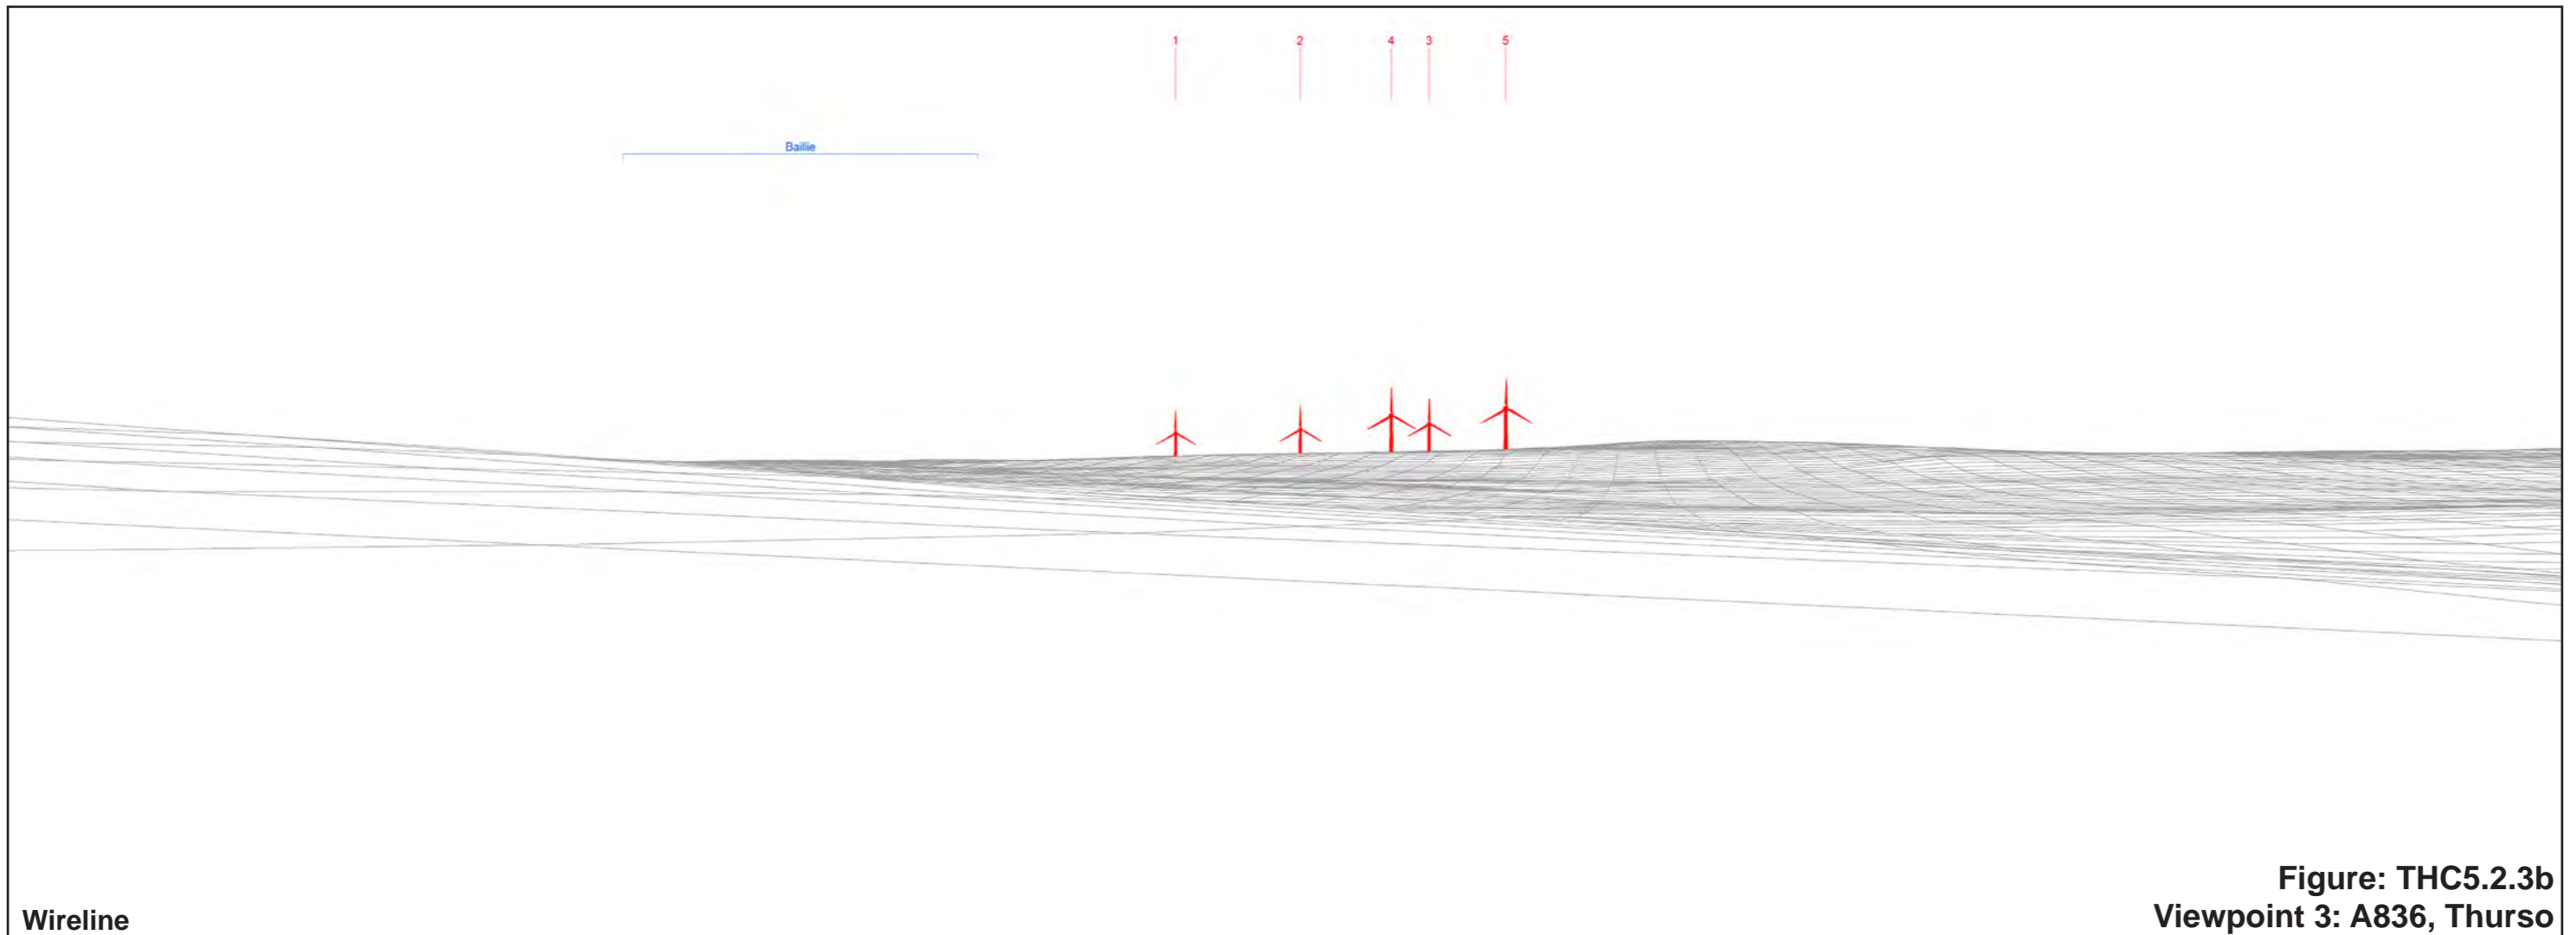

Extent of 50mm single frame used to construct panorama

Photomontage

OS reference: 310889E 968823N
Distance to nearest turbine: 3.9 km

Camera: Nikon D750
Focal Length: 50mm vertical (27°) x 28mm horizontal (65.5°)
Camera height: 1.5 m

Photography Date: 10/02/2022
Photography Time: 10:30

The images contained on this page and the following page are not representative of scale and distance from the actual viewpoint and show the wind farm development in its wider landscape context only.

Existing View

Wireline

Figure: THC5.2.3b
Viewpoint 3: A836, Thurso

OS reference: 310889E 968823N
 Distance to nearest turbine: 3.9 km

Camera: Nikon D750
 Focal Length: 50mm
 Camera height: 1.5 m

Photography Date: 10/02/2022
 Photography Time: 10:30

OS reference: 310889E 968823N
 Distance to nearest turbine: 3.9 km

Camera: Nikon D750
 Focal Length: 75mm
 Camera height: 1.5 m

Photography Date: 10/02/2022
 Photography Time: 10:30

This image should be viewed at a comfortable arm's length (approx. 500mm)