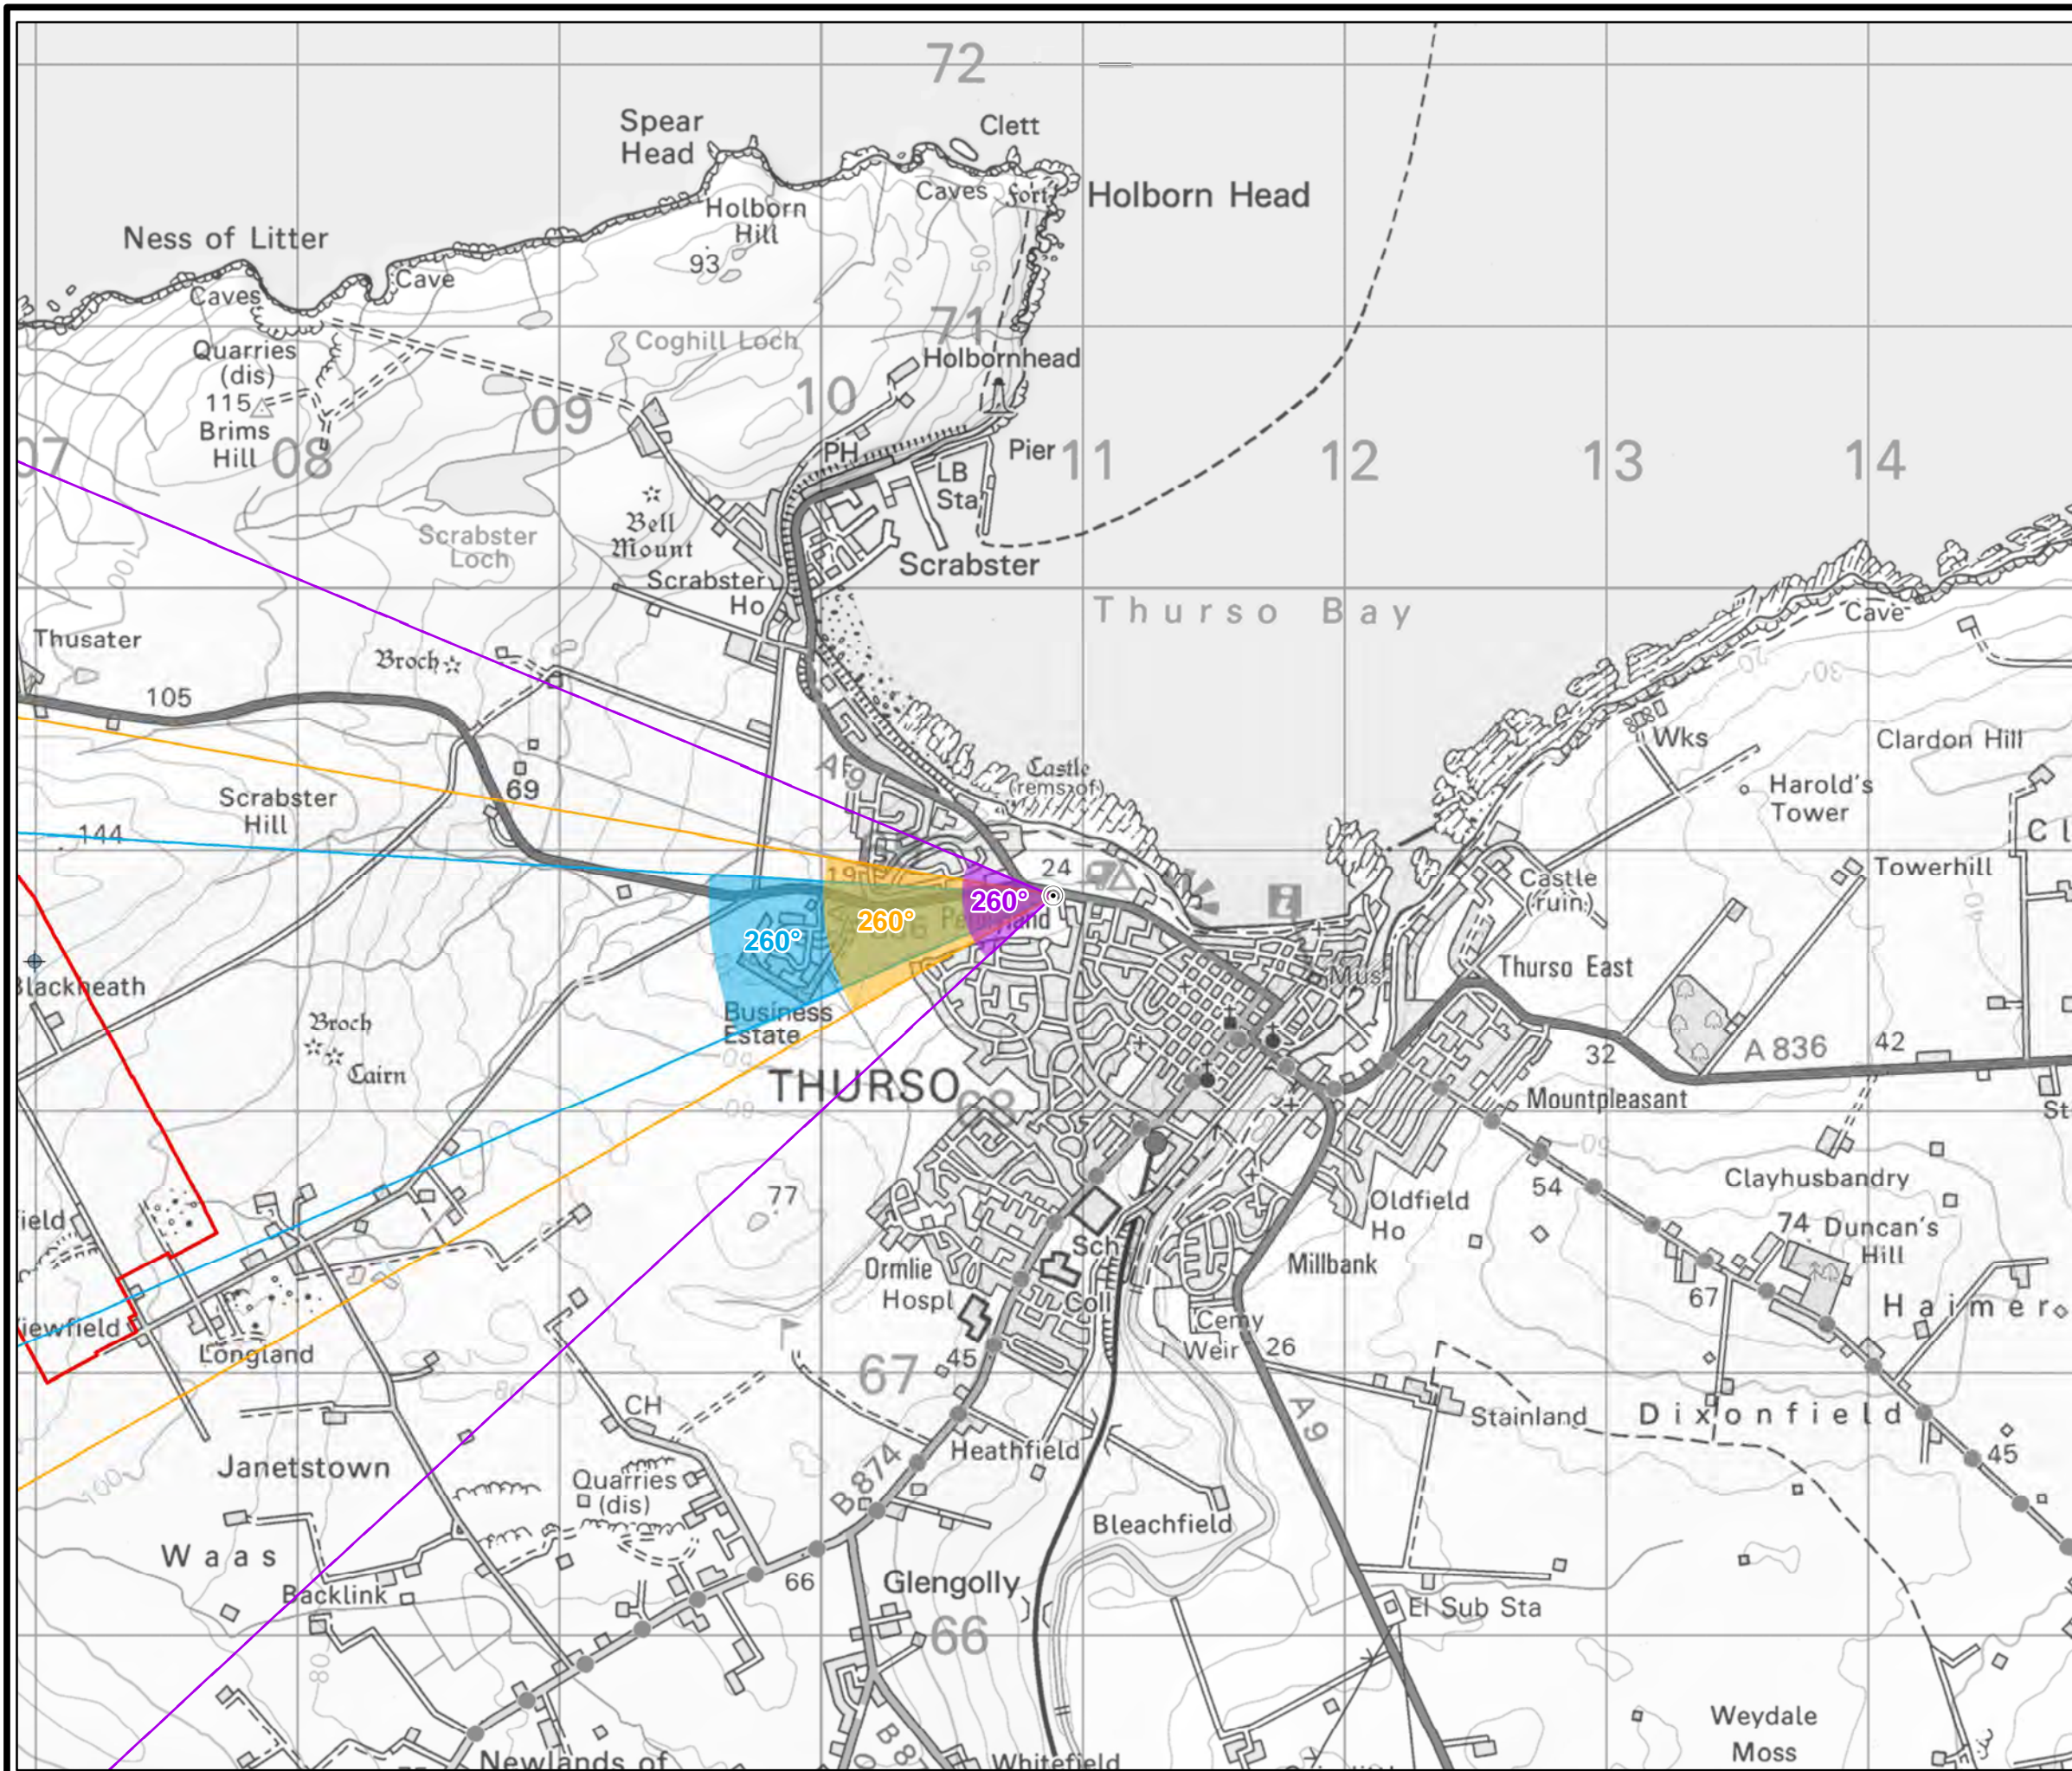

CAIRNMORE HILL WIND FARM

THC FIGURE 5.2.3

VIEWPOINT 3:
A836, THURSO

© CROWN COPYRIGHT AND DATABASE RIGHTS
2022 ORDNANCE SURVEY 0100031673

- Planning application boundary
- Turbine layout (PSCOhof060)
- Viewpoint location
- 27° Field of View
- 39.6° Field of View
- 65.5° Field of View

AOD: 24m
Easting: 310889, Northing 968823
Nearest turbine: 5
Distance to nearest turbine: 3.9 km

Viewpoint Description:
This viewpoint is located on a small open section of the A836 at the western edge of Thurso. The viewpoint represents views experienced by road users (and tourists) from this major route, which forms part of the NC500.

Data source: RES, LUC, SNH, NC500
LAYOUT DWG: PSCOhof060
DRAWING NUMBER: PSCOhof060

FIG5-2-X_11524_r0_THCVPs_A3L

SCALE - 1:25,000 @ A3

LANDSCAPE AND VISUAL IMPACT
ASSESSMENT, 2022

THIS DRAWING IS THE PROPERTY OF RENEWABLE ENERGY
SYSTEMS LTD. AND NO REPRODUCTION MAY BE MADE IN
WHOLE OR IN PART WITHOUT PERMISSION