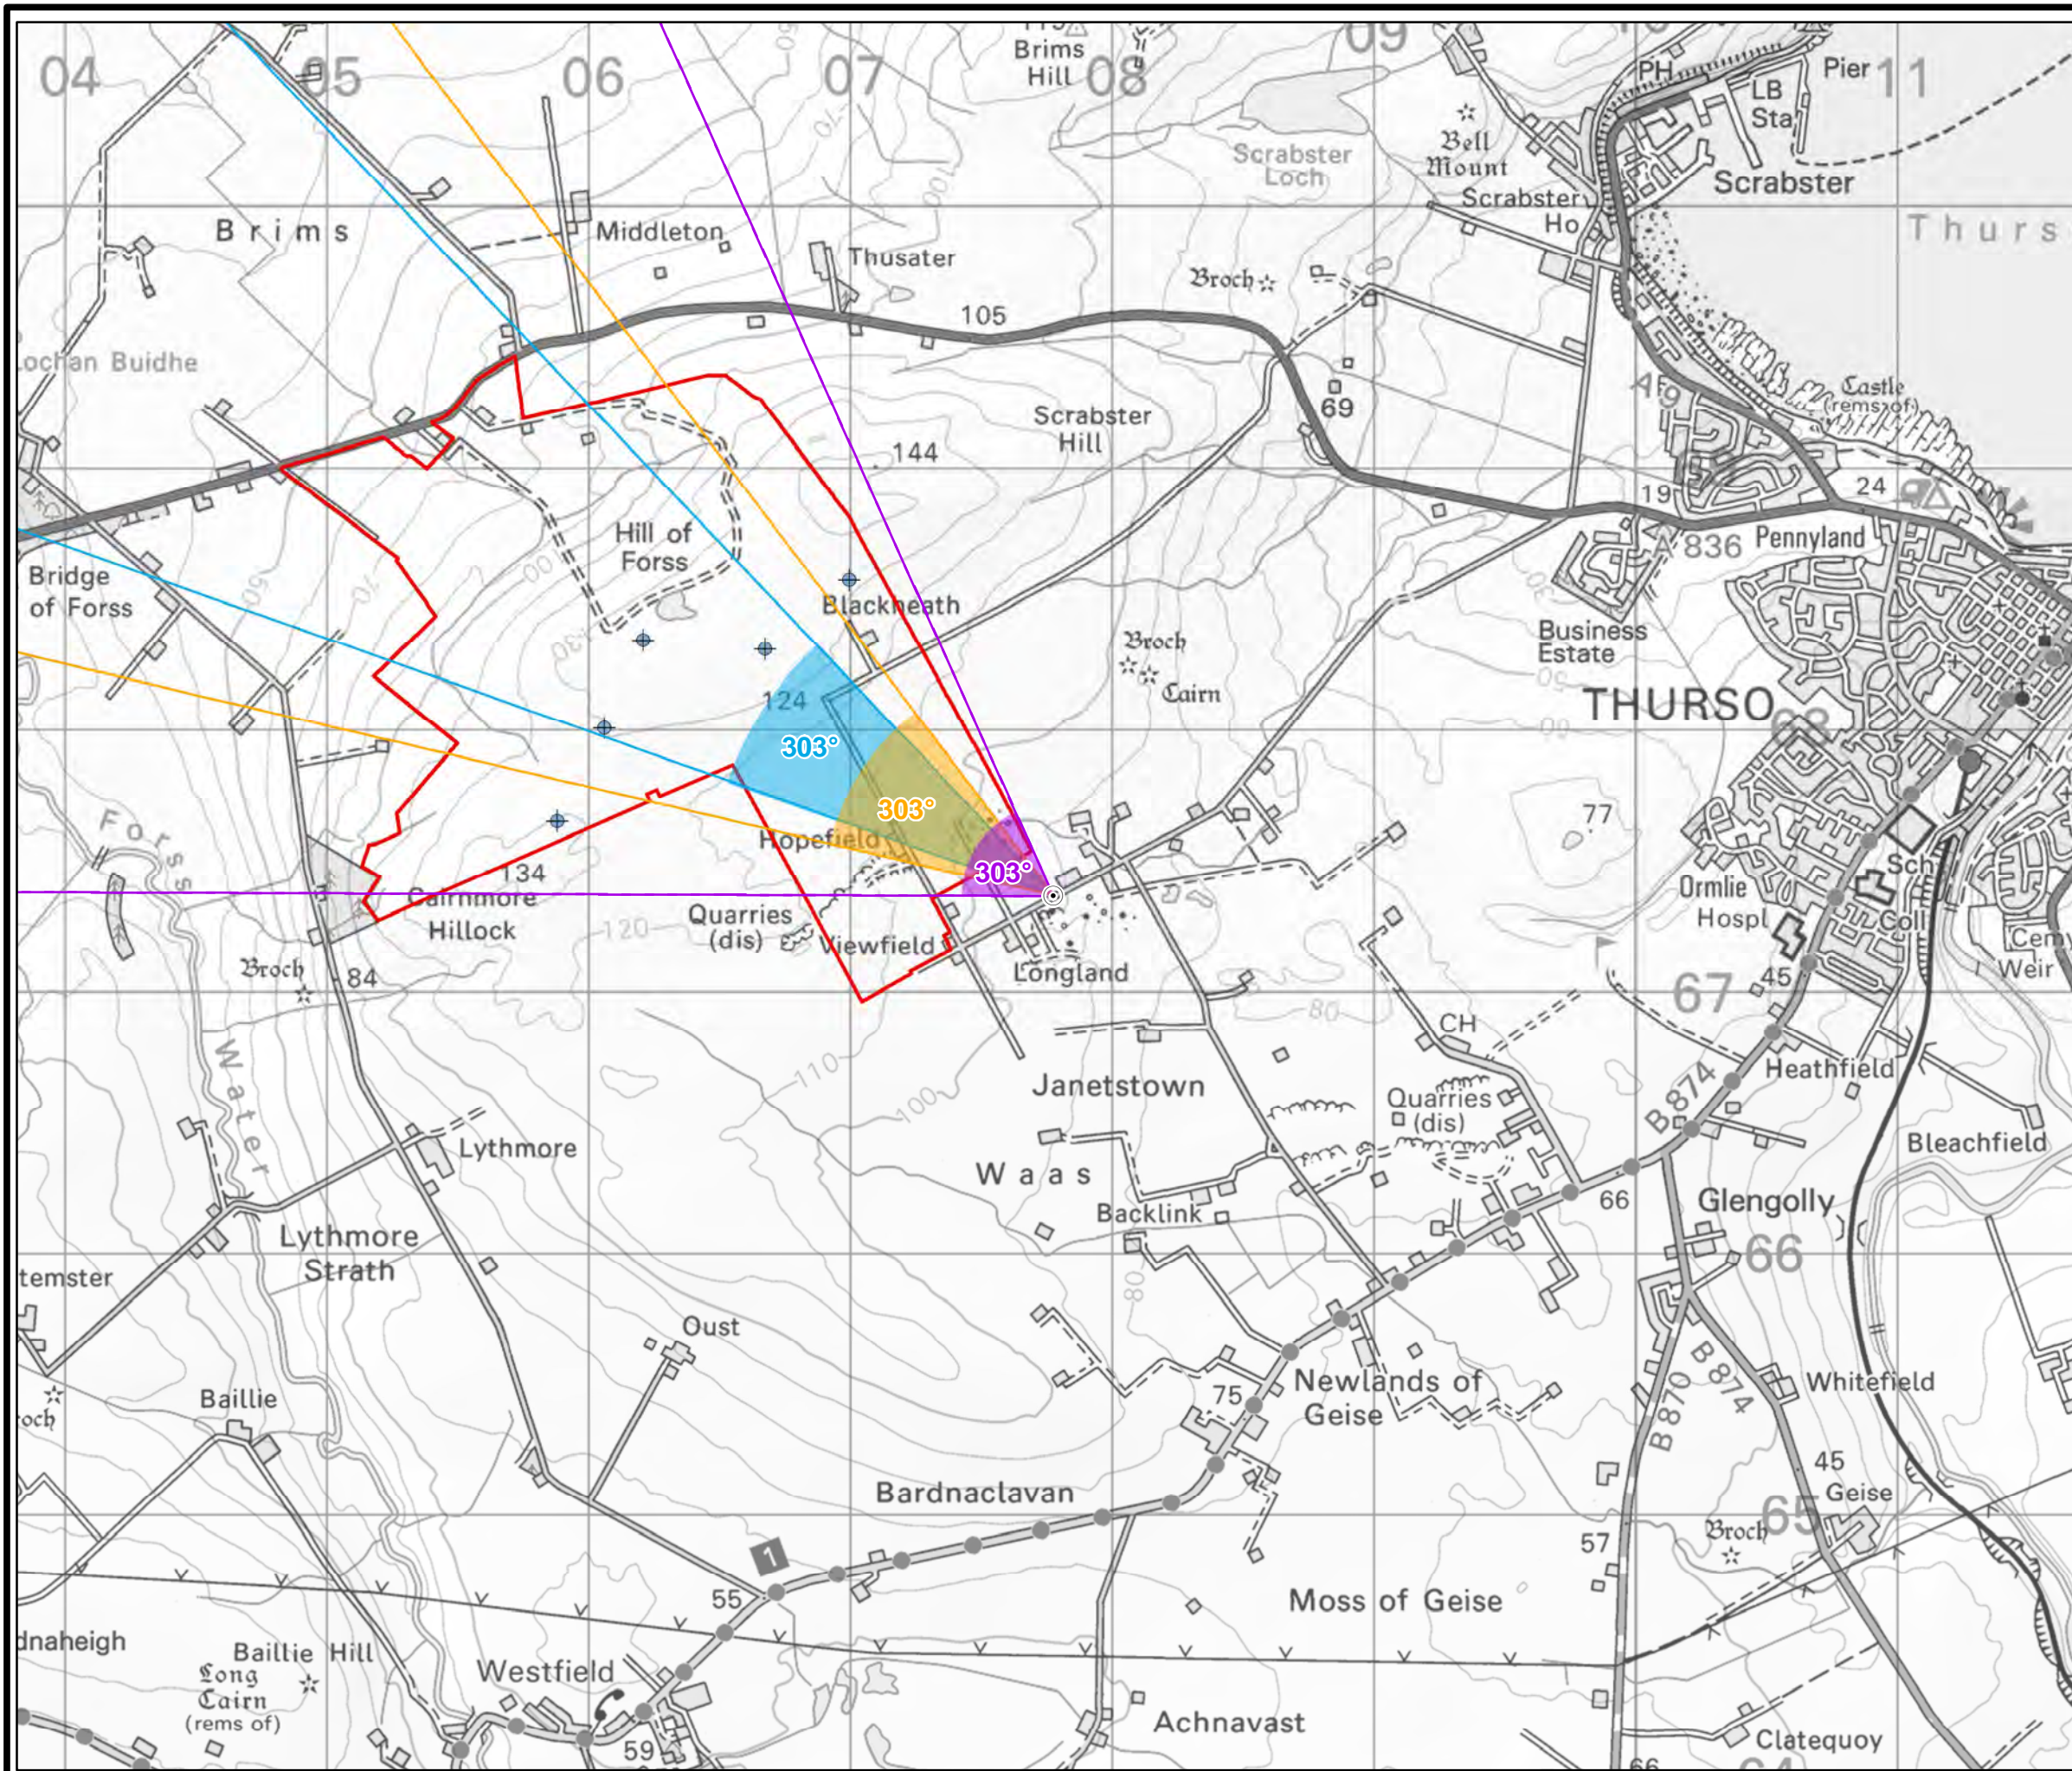

CAIRNMORE HILL WIND FARM

THC FIGURE 5.2.18

VIEWPOINT 18: JANETSTOWN

© CROWN COPYRIGHT AND DATABASE RIGHTS
2022 ORDNANCE SURVEY 0100031673

- Planning application boundary
- Turbine layout (PSCOhof060)
- Viewpoint location
- 27° Field of View
- 39.6° Field of View
- 65.5° Field of View

AOD: 90m
Easting: 307777, Northing 967365
Nearest turbine: 5
Distance to nearest turbine: 1.44 km

Viewpoint Description:
This viewpoint is located on a minor road that provides access to Janetstown and represents views experienced by users of the local road network and residential receptors adjacent to the road. The viewpoint can be accessed via a minor road and the A836 to the east.

Data source: RES, LUC, SNH, NC500
LAYOUT DWG: - LAYOUT NO: PSCOhof060

DRAWING NUMBER: FIG5-2-X_11524_r0_THCVPs_A3L

SCALE - 1:25,000 @ A3

LANDSCAPE AND VISUAL IMPACT
ASSESSMENT, 2022

THIS DRAWING IS THE PROPERTY OF RENEWABLE ENERGY SYSTEMS LTD. AND NO REPRODUCTION MAY BE MADE IN WHOLE OR IN PART WITHOUT PERMISSION