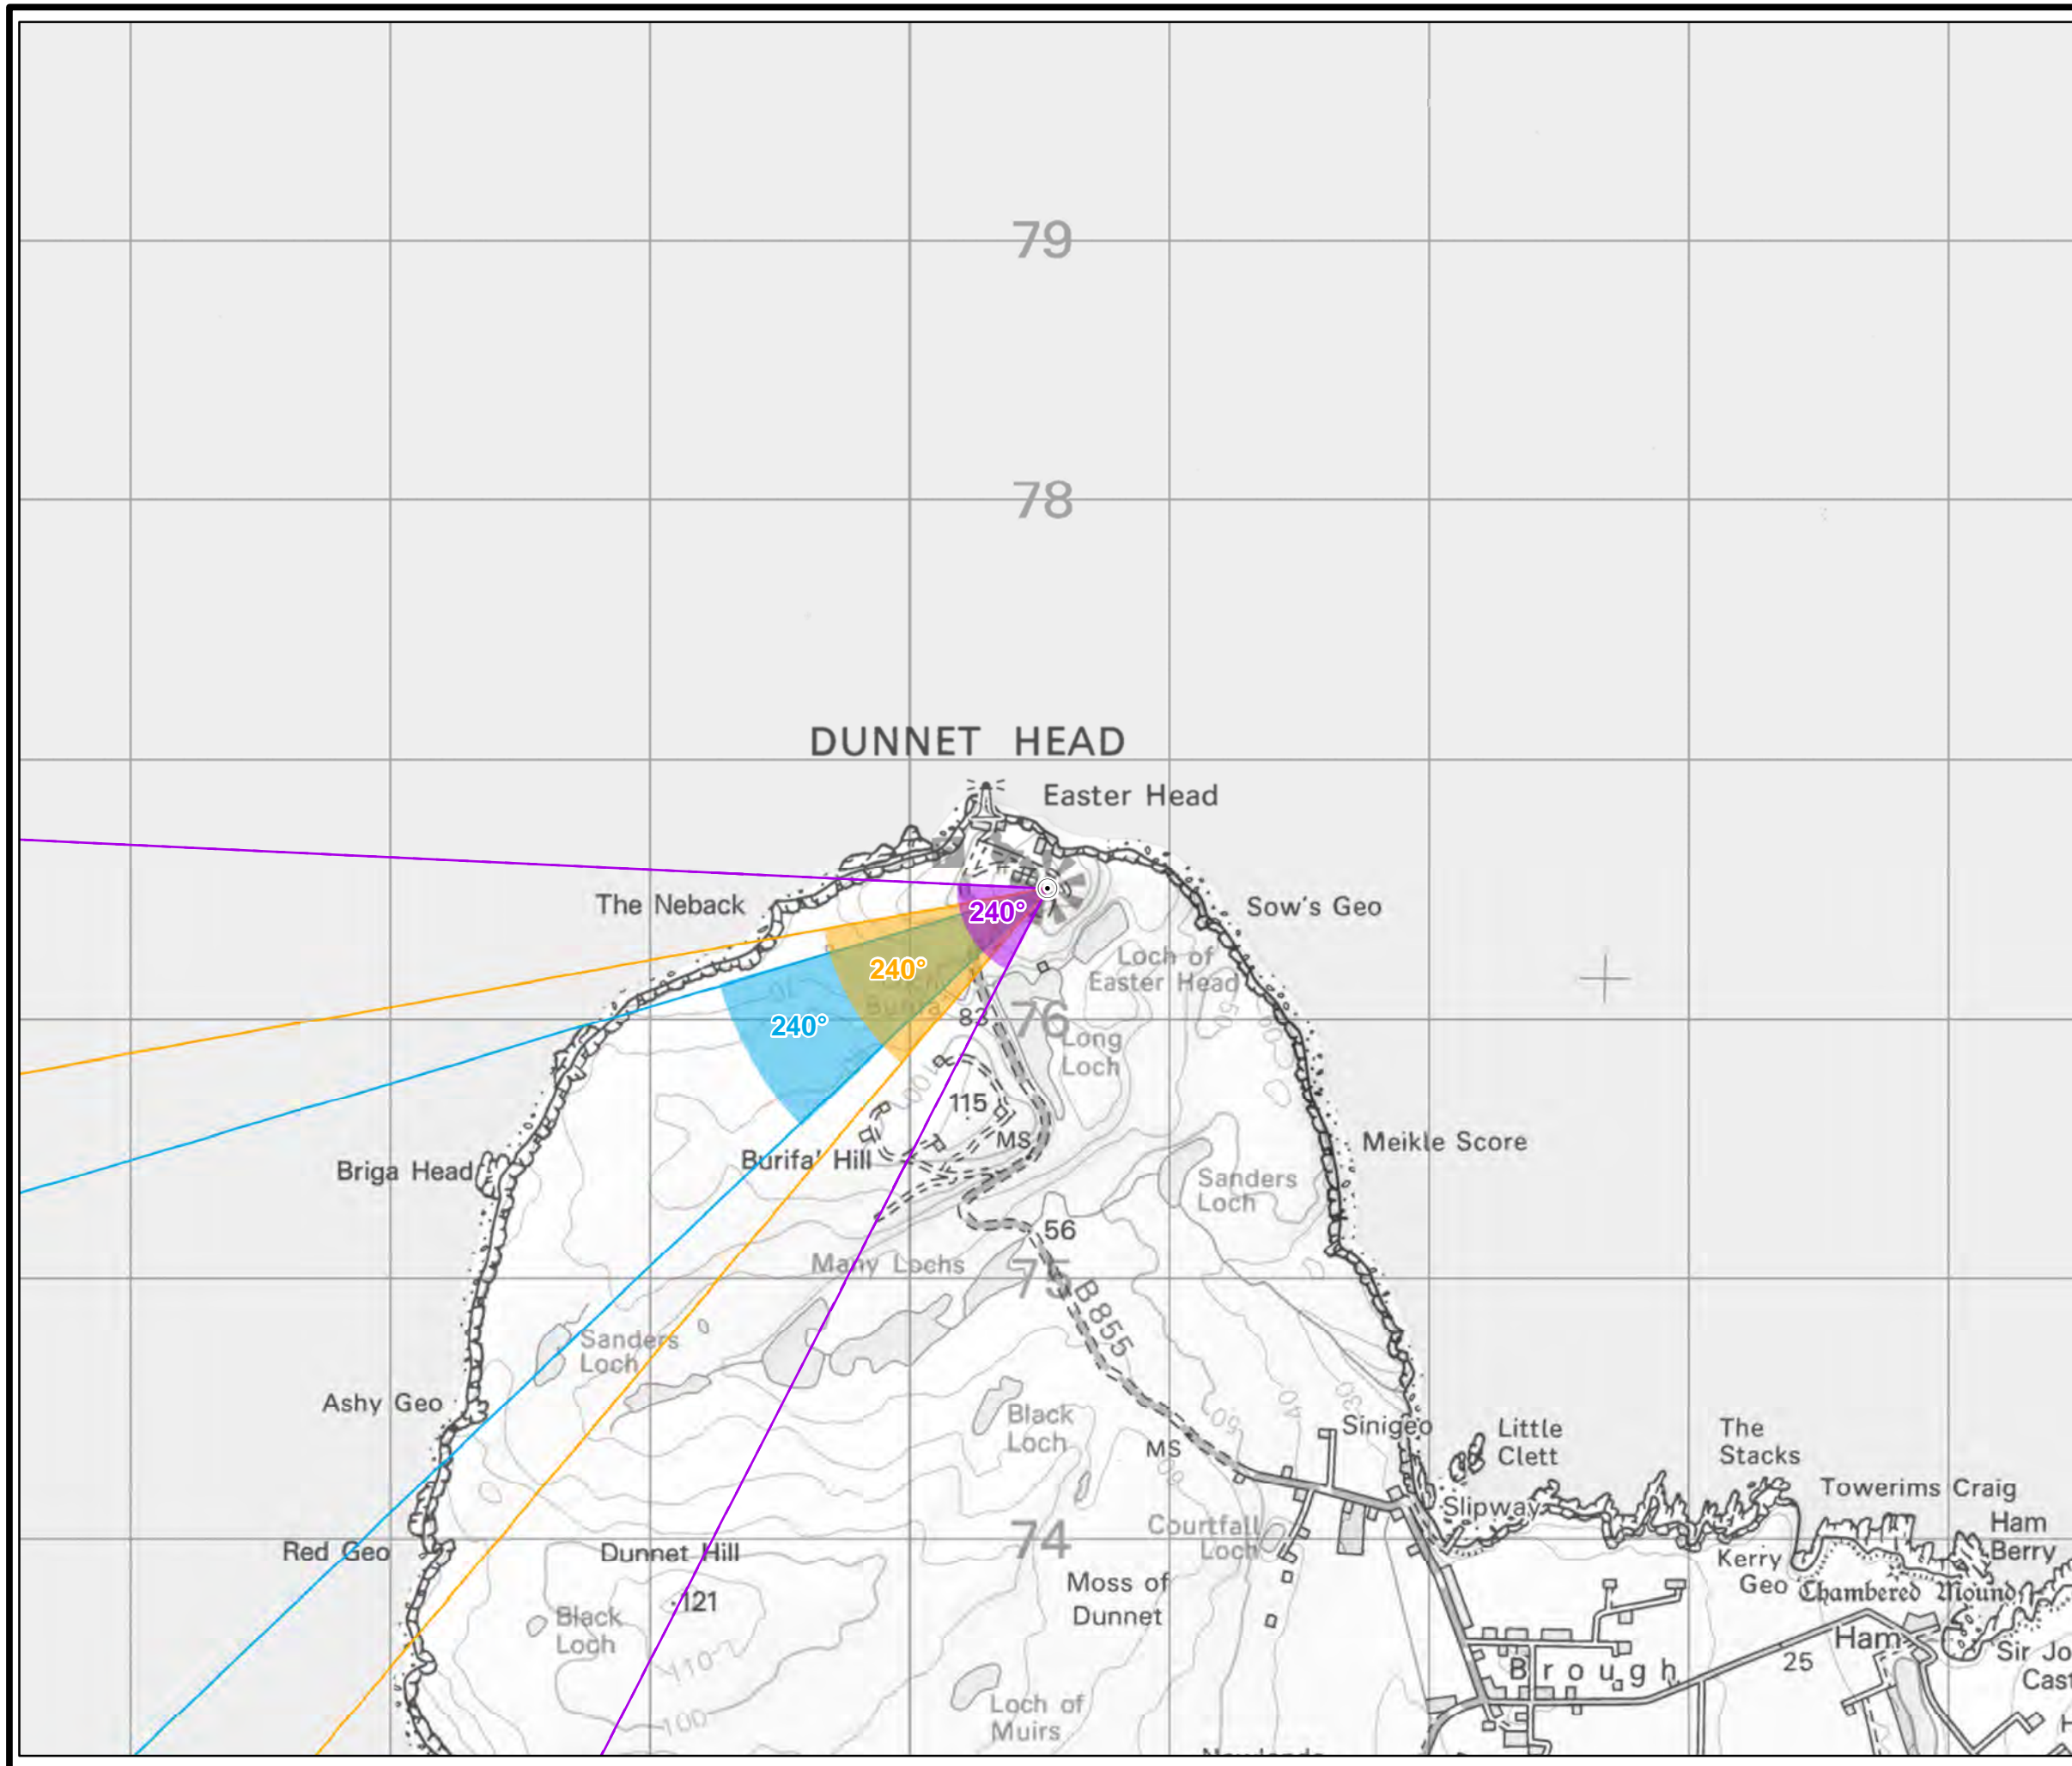

CAIRNMORE HILL WIND FARM

THC FIGURE 5.2.13

VIEWPOINT 13: EASTER HEAD LIGHT HOUSE CAR PARK

© CROWN COPYRIGHT AND DATABASE RIGHTS
2022 ORDNANCE SURVEY 0100031673

- Turbine layout (PSCOhof060)
- Viewpoint location

- 27° Field of View
- 39.6° Field of View
- 65.5° Field of View

AOD: 123m
Easting: 320533, Northing 976502
Nearest turbine: 5
Distance to nearest turbine: 15.69 km

Viewpoint Description:
This viewpoint is located at the trig point at Dunnet Head, approximately 0.3km south-east of the Dunnet Head lighthouse. The viewpoint represents views experienced by tourists and recreational receptors at the coastal edge. The viewpoint can be accessed via the A836/B855 junction to the south.

THIS DRAWING IS THE PROPERTY OF RENEWABLE ENERGY
SYSTEMS LTD. AND NO REPRODUCTION MAY BE MADE IN
WHOLE OR IN PART WITHOUT PERMISSION

Extent of 50mm single frame used to construct panorama

OS reference: 320533E 976502N
Distance to nearest turbine: 15.69 km

When viewed at a comfortable arm's length (approx. 500mm), this printed image is representative of our detailed central vision, but is not representative of scale and distance.

Viewpoint 13: Easter Head Light House car park