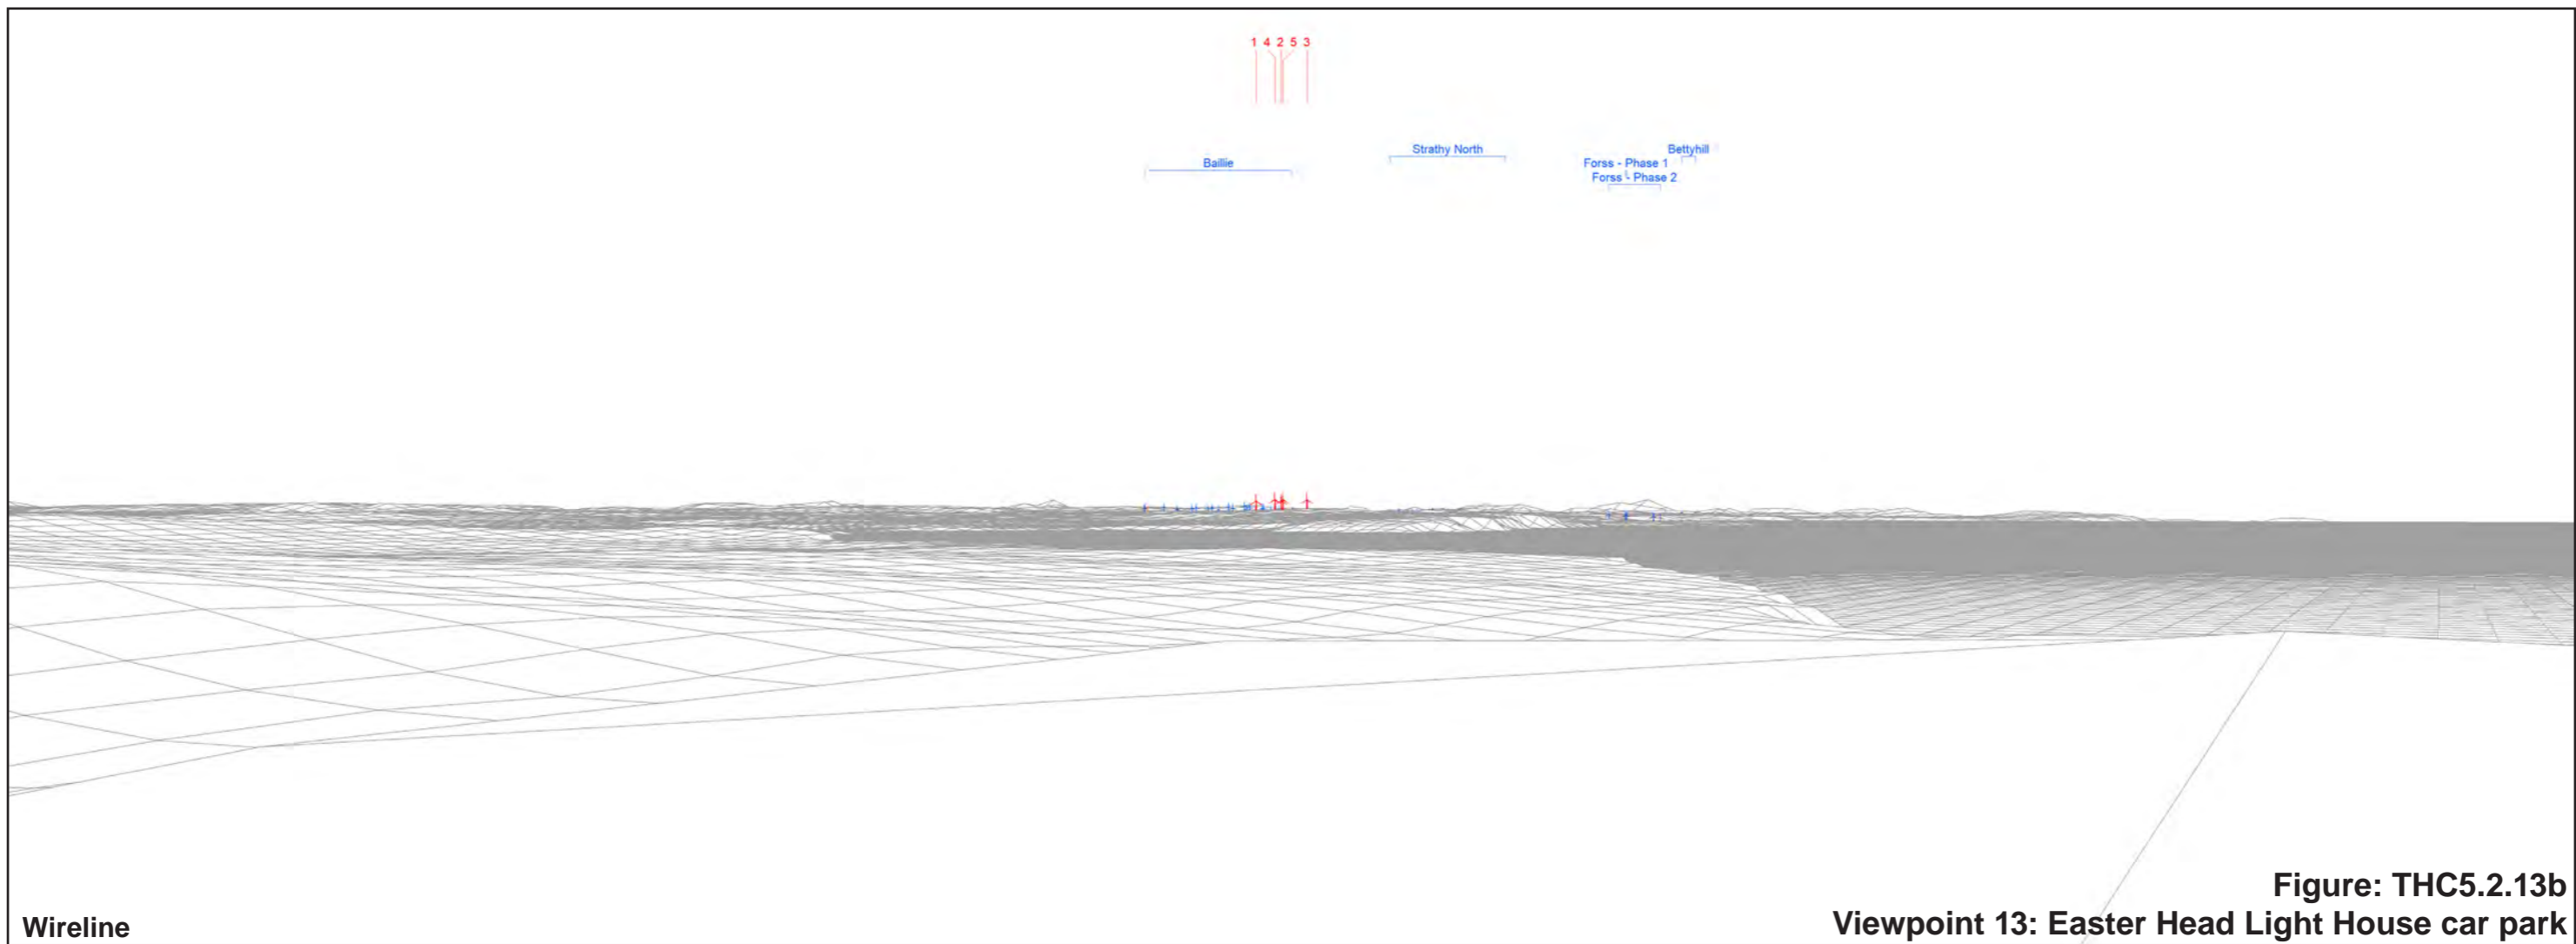

THIS DRAWING IS THE PROPERTY OF RENEWABLE ENERGY
SYSTEMS LTD. AND NO REPRODUCTION MAY BE MADE IN
WHOLE OR IN PART WITHOUT PERMISSION

Extent of 50mm single frame used to construct panorama

OS reference: 320533E 976502N
Distance to nearest turbine: 15.69 km

Camera: Nikon D750
Focal Length: 50mm vertical (27°) x 28mm horizontal (65.5°)
Camera height: 1.5 m

Photography Date: 11/02/2022
Photography Time: 10:35

The images contained on this page and the following page are not representative of scale and distance from the actual viewpoint and show the wind farm development in its wider landscape context only.

When viewed at a comfortable arm's length (approx. 500mm), this printed image is representative of our detailed central vision, but is not representative of scale and distance.

Viewpoint 13: Easter Head Light House car park

This image should be viewed at a comfortable arm's length (approx. 500mm)

Viewpoint 13: Easter Head Light House car park