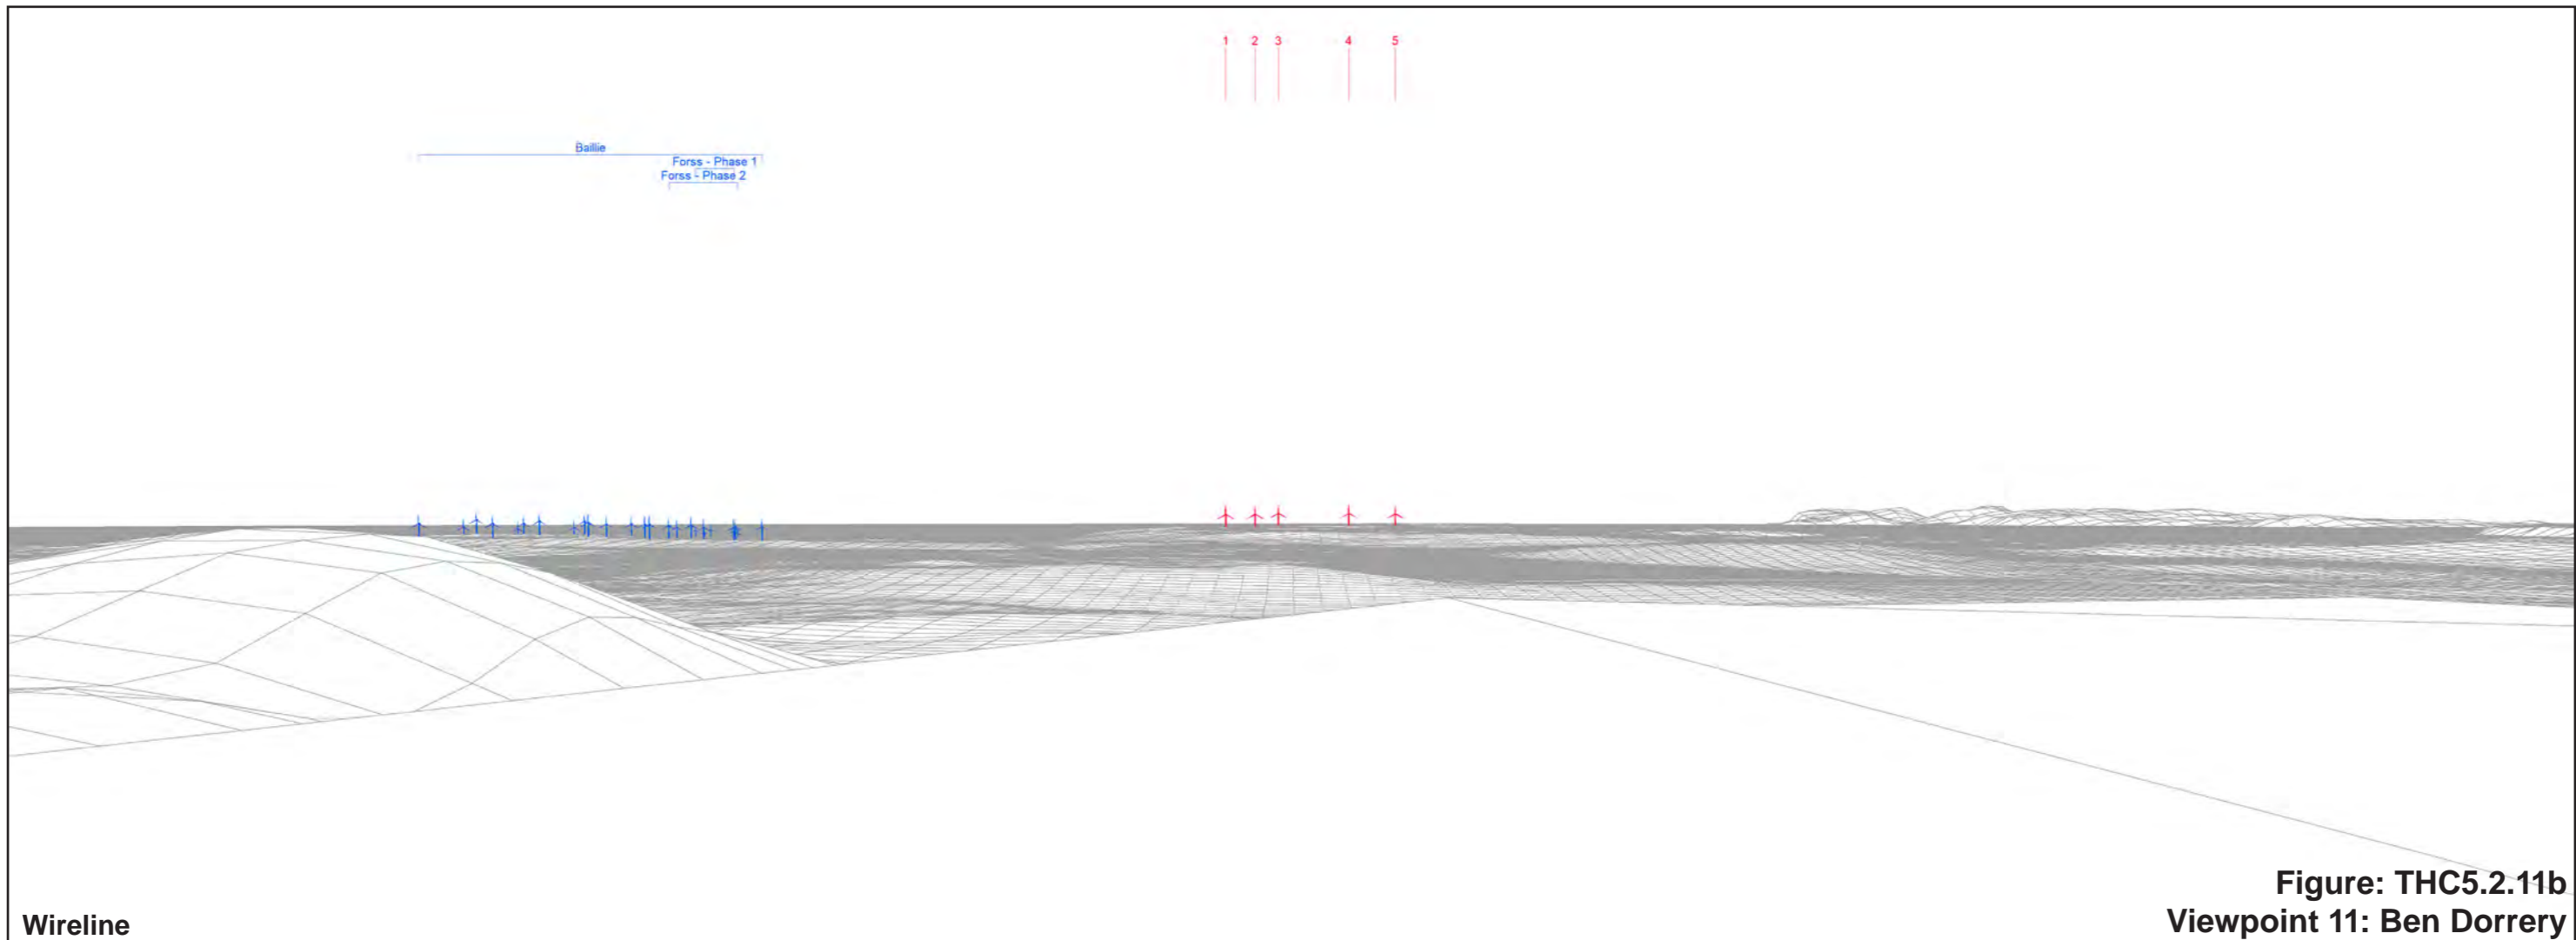

AOD: 243m
 Easting: 306296, Northing 955049
 Nearest turbine: 1
 Distance to nearest turbine: 12.61 km

Viewpoint Description:
 This viewpoint is located at the summit of Ben Dorrery and represents recreational views experienced by hill walkers. Ben Dorrery can be accessed via a footpath from Dorrery (B870) which runs approximately 2km west, north-west to the summit.

Existing View

Wireline

Figure: THC5.2.11b
Viewpoint 11: Ben Dorrery

OS reference: 306296E 955049N
Distance to nearest turbine: 12.61 km

Camera: Nikon D750
Focal Length: 50mm
Camera height: 1.5 m

Photography Date: 24/05/2022
Photography Time: 15:50

Cairnmore Hill

Figure: THC5.2.11c
Viewpoint 11: Ben Dorrery

When viewed at a comfortable arm's length (approx. 500mm), this printed image is representative of our detailed central vision, but is not representative of scale and distance.

OS reference: 306296E 955049N
Distance to nearest turbine: 12.61 km

Camera: Nikon D750
Focal Length: 75mm
Camera height: 1.5 m

Photography Date: 24/05/2022
Photography Time: 15:50

This image should be viewed at a comfortable arm's length (approx. 500mm)