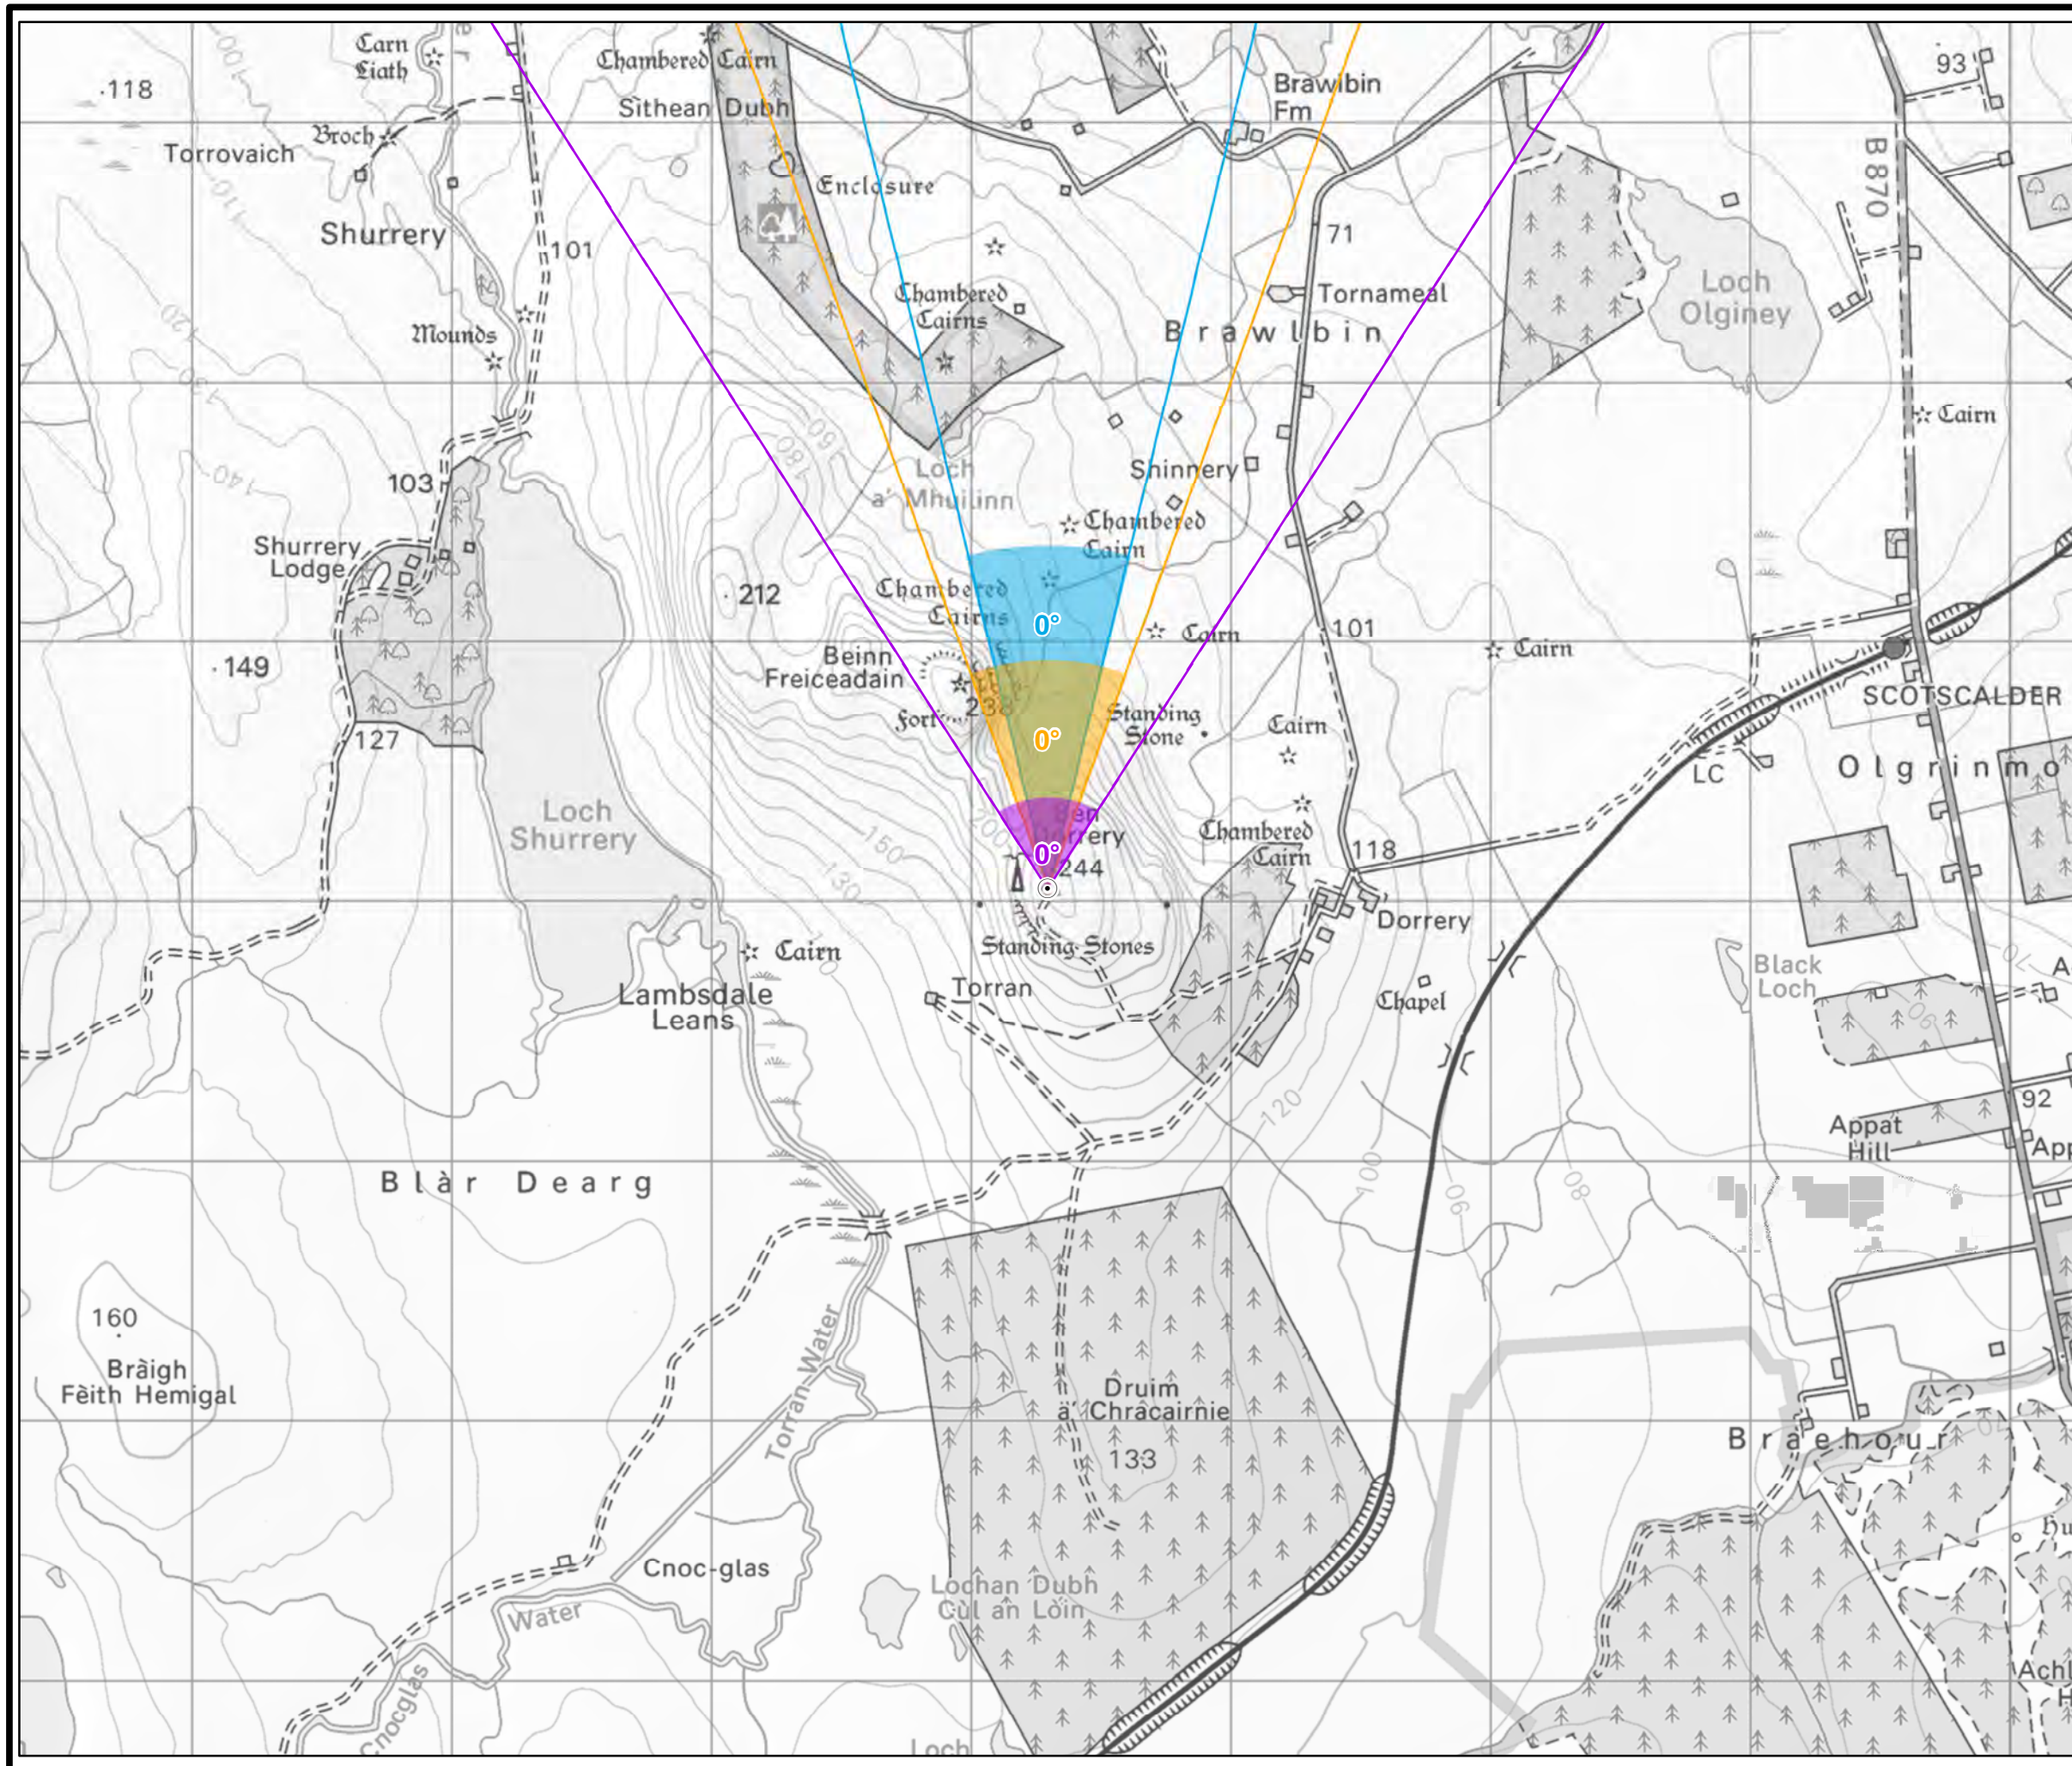

CAIRNMORE HILL WIND FARM

THC FIGURE 5.2.11

VIEWPOINT 11: BEN DORRERY

© CROWN COPYRIGHT AND DATABASE RIGHTS
2022 ORDNANCE SURVEY 0100031673

- Turbine layout (PSCOhof060)
- Viewpoint location
- 27° Field of View
- 39.6° Field of View
- 65.5° Field of View

AOD: 243m
Easting: 306296, Northing 955049
Nearest turbine: 1
Distance to nearest turbine: 12.61 km

Viewpoint Description:
This viewpoint is located at the summit of Ben Dorrery and represents recreational views experienced by hill walkers. Ben Dorrery can be accessed via a footpath from Dorrery (B870) which runs approximately 2km west, north-west to the summit.

Data source: RES, LUC, SNH, NC500

LAYOUT DWG: PSCOhof060

DRAWING NUMBER: FIG5-2-X_11524_r0_THCVPs_A3L

SCALE - 1:25,000 @ A3

LANDSCAPE AND VISUAL IMPACT ASSESSMENT, 2022

THIS DRAWING IS THE PROPERTY OF RENEWABLE ENERGY SYSTEMS LTD. AND NO REPRODUCTION MAY BE MADE IN WHOLE OR IN PART WITHOUT PERMISSION