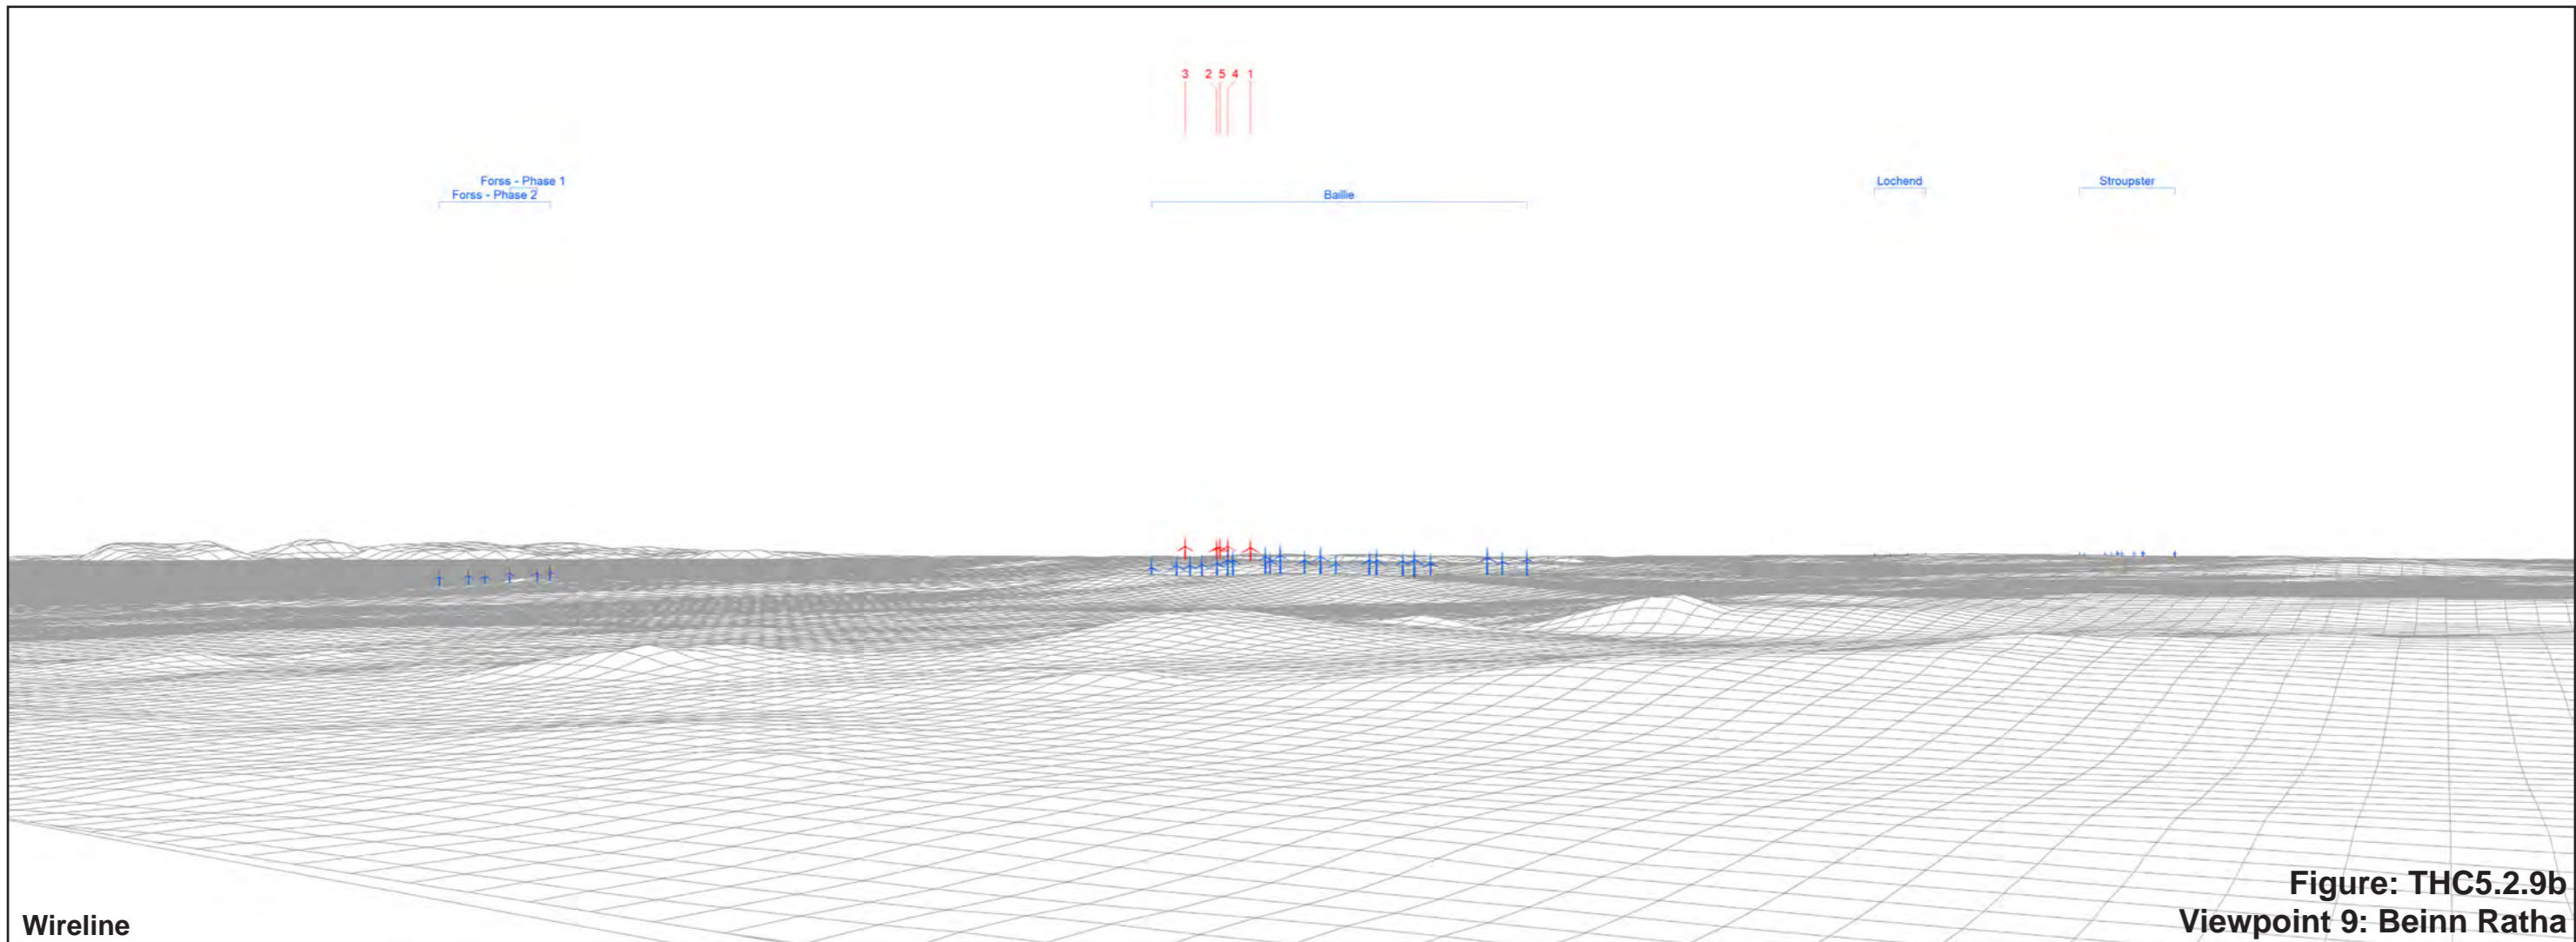

Extent of 50mm single frame used to construct panorama

Photomontage

OS reference: 295427E 961303N
Distance to nearest turbine: 12.23 km

Camera: Nikon D750
Focal Length: 50mm vertical (27°) x 28mm horizontal (65.5°)
Camera height: 1.5 m

Photography Date: 24/05/2022
Photography Time: 18:15

The images contained on this page and the following page are not representative of scale and distance from the actual viewpoint and show the wind farm development in its wider landscape context only.

When viewed at a comfortable arm's length (approx. 500mm), this printed image is representative of our detailed central vision, but is not representative of scale and distance.

OS reference: 295427E 961303N
Distance to nearest turbine: 12.23 km