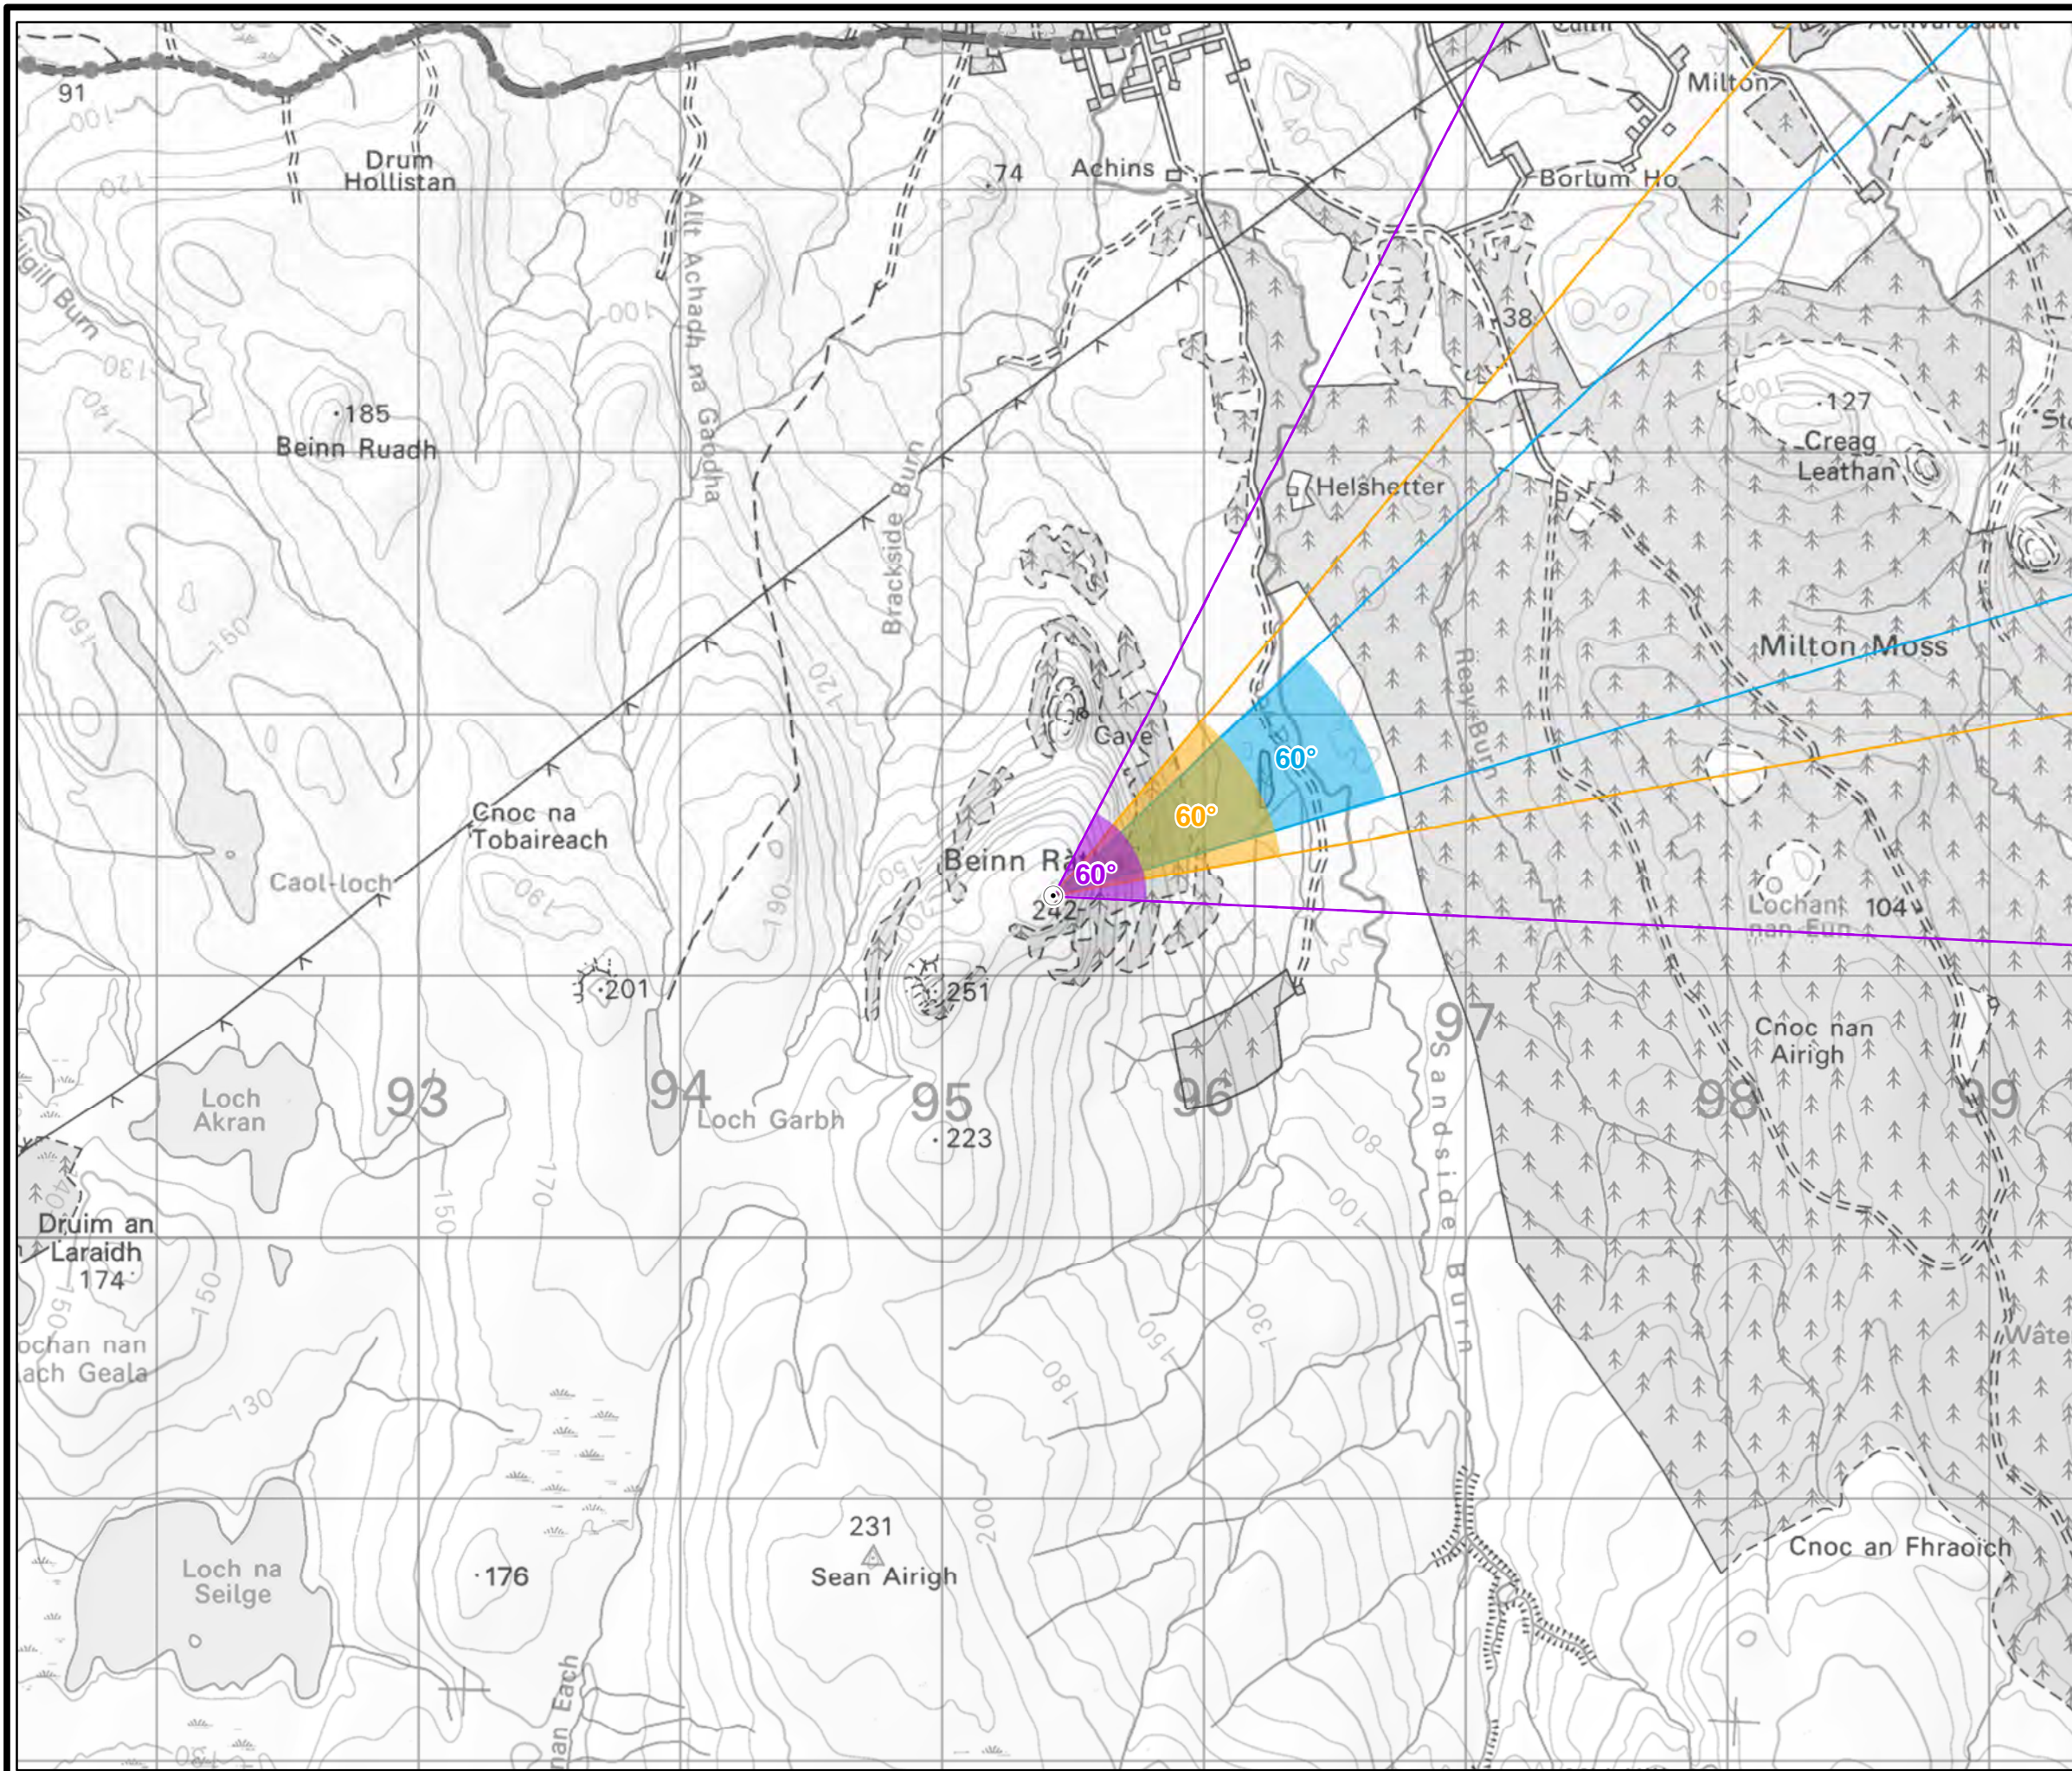

AOD: 236m
Easting: 295427, Northing 961303
Nearest turbine: 1
Distance to nearest turbine: 12.23 km

Viewpoint Description:
This viewpoint is located at the summit of Beinn Ratha and represents recreational views experienced by hill walkers. Beinn Ratha can be accessed via a footpath from Reay (A836) which runs south for approximately 2km. A direct route to the summit can then be taken west across boggy and relatively pathless terrain.

Extent of 50mm single frame used to construct panorama

Photomontage

OS reference: 295427E 961303N
Distance to nearest turbine: 12.23 km

Camera: Nikon D750
Focal Length: 50mm vertical (27°) x 28mm horizontal (65.5°)
Camera height: 1.5 m

Photography Date: 24/05/2022
Photography Time: 18:15

The images contained on this page and the following page are not representative of scale and distance from the actual viewpoint and show the wind farm development in its wider landscape context only.

When viewed at a comfortable arm's length (approx. 500mm), this printed image is representative of our detailed central vision, but is not representative of scale and distance.

OS reference: 295427E 961303N
Distance to nearest turbine: 12.23 km