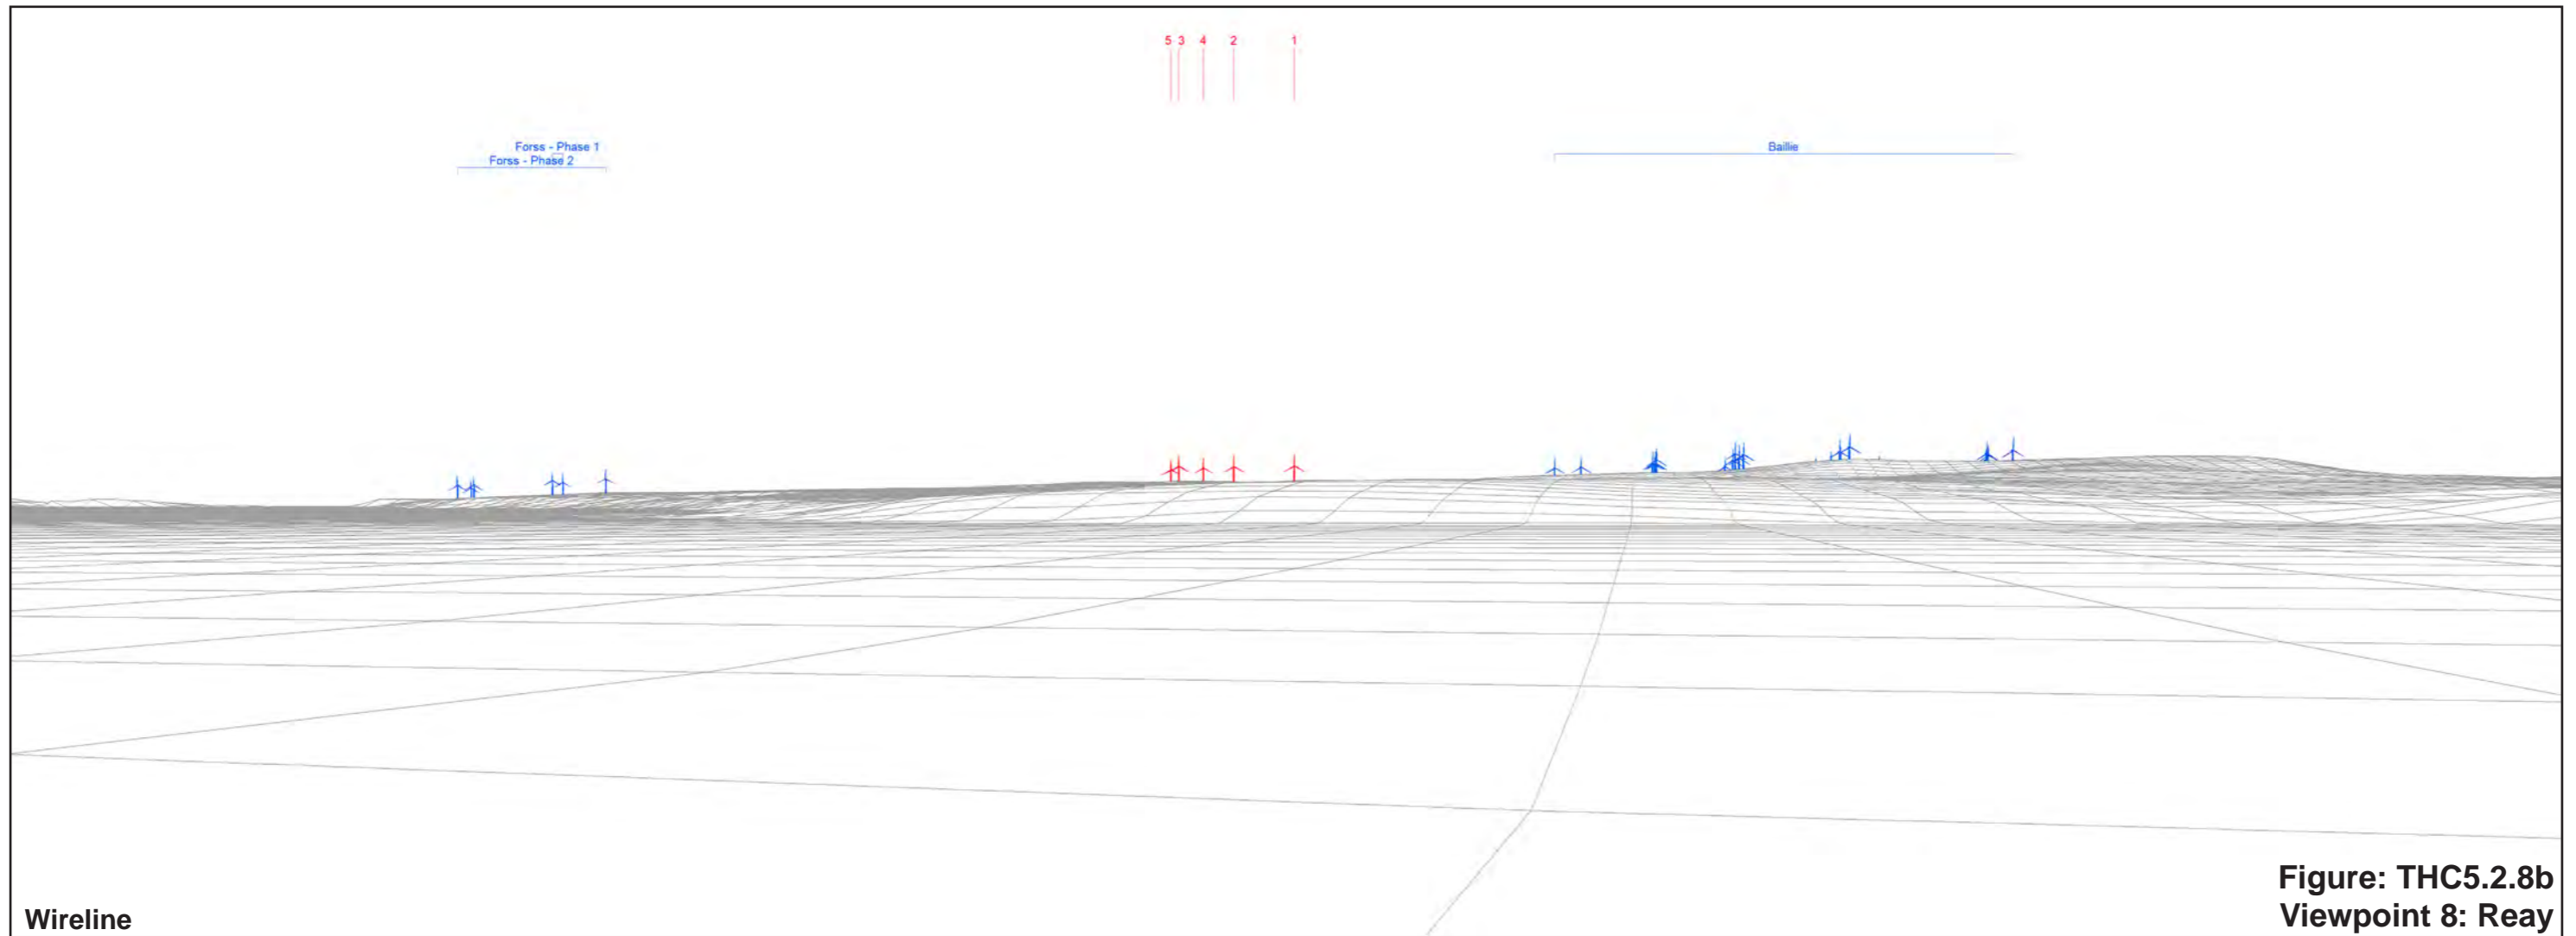

Extent of 50mm single frame used to construct panorama

OS reference: 295743E 965897N
 Distance to nearest turbine: 10.29 km

Camera: Nikon D750
 Focal Length: 50mm vertical (27°) x 28mm horizontal (65.5°)
 Camera height: 1.5 m

Existing View

Wireline

Figure: THC5.2.8b
Viewpoint 8: Reay

OS reference: 295743E 965897N
Distance to nearest turbine: 10.29 km

Camera: Nikon D750
Focal Length: 50mm
Camera height: 1.5 m

Photography Date: 09/02/2022
Photography Time: 16:30

Cairnmore Hill
Figure: THC5.2.8c
Viewpoint 8: Reay

When viewed at a comfortable arm's length (approx. 500mm), this printed image is representative of our detailed central vision, but is not representative of scale and distance.

OS reference: 295743E 965897N
 Distance to nearest turbine: 10.29 km

Camera: Nikon D750
 Focal Length: 75mm
 Camera height: 1.5 m

Photography Date: 09/02/2022
 Photography Time: 16:30

This image should be viewed at a comfortable arm's length (approx. 500mm)