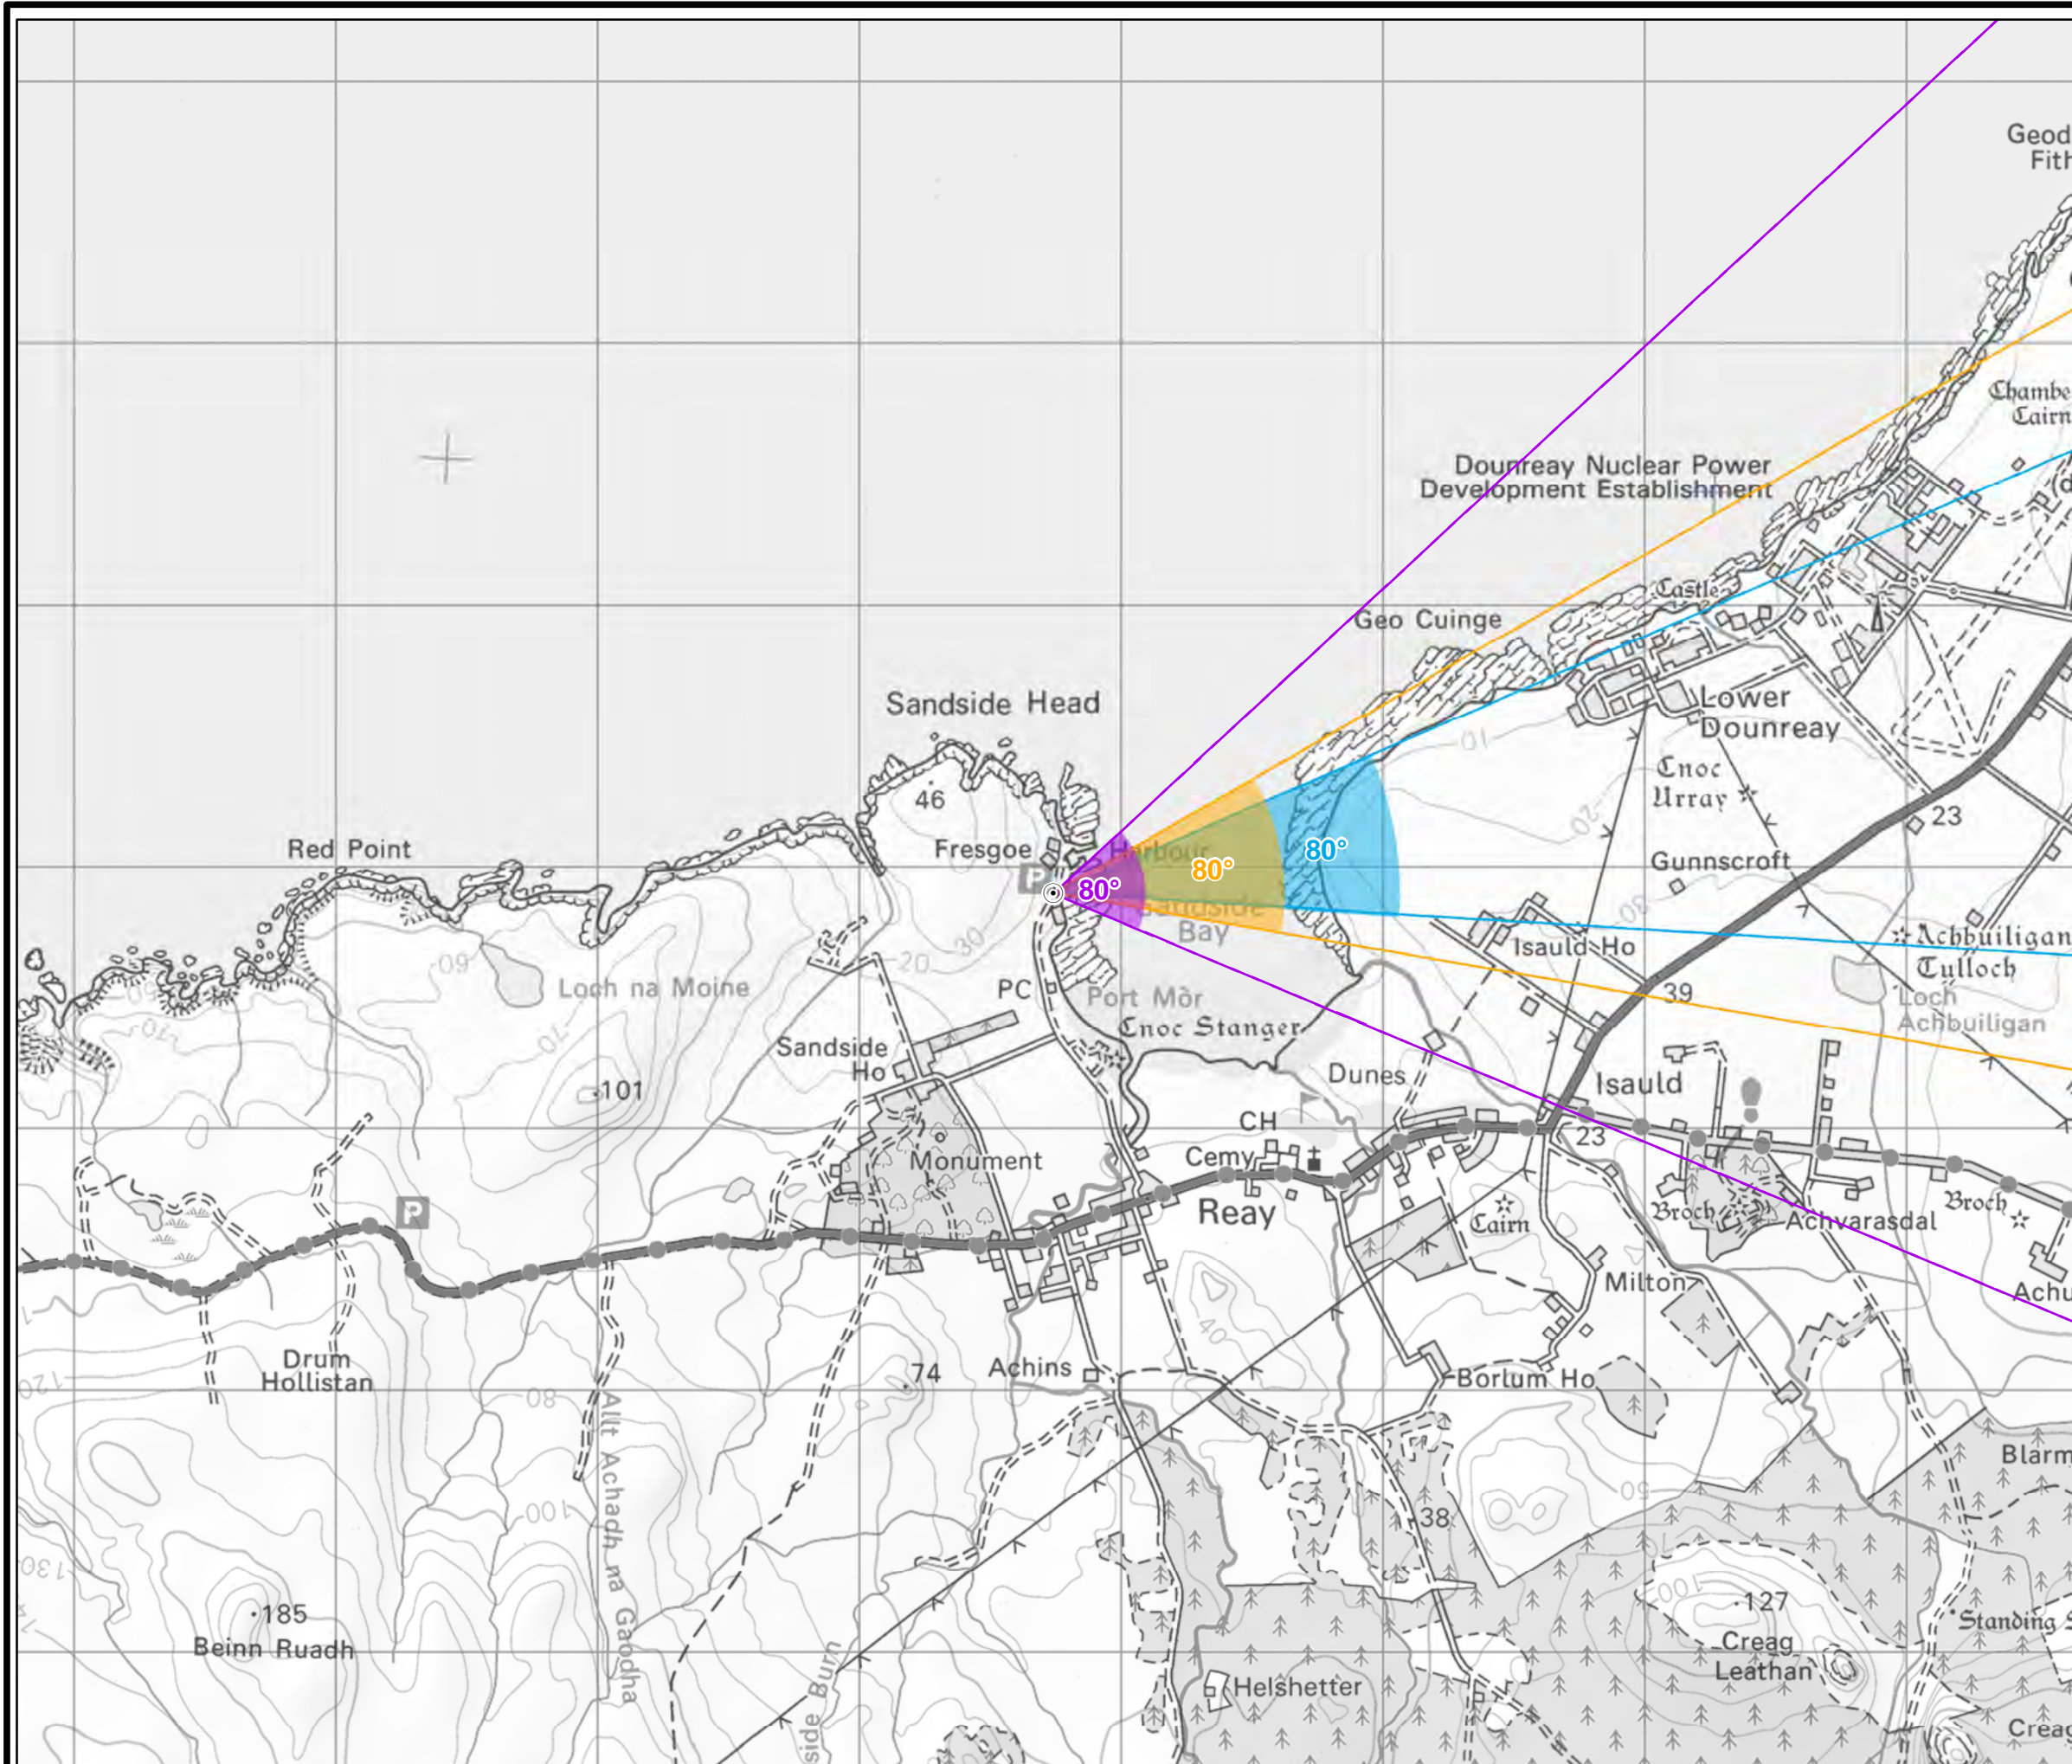

CAIRNMORE HILL WIND FARM

THC FIGURE 5.2.8

VIEWPOINT 8:
REAY

© CROWN COPYRIGHT AND DATABASE RIGHTS
2022 ORDNANCE SURVEY 0100031673

- Turbine layout (PSCOhof060)
- Viewpoint location
- 27° Field of View
- 39.6° Field of View
- 65.5° Field of View

AOD: 7m
Easting: 295743, Northing 965897
Nearest turbine: 1
Distance to nearest turbine: 10.29 km

Viewpoint Description:
This viewpoint is located on the western side of Sandside Bay adjacent to a public car park and represents views experienced by tourists and recreational receptors at the coastal edge. The car park can be accessed via a minor road and the A836 to the south.

Data source: RES, LUC, SNH, NC500
LAYOUT DWG: PSCOhof060
DRAWING NUMBER: FIG5-2-X_11524_r0_THCVPs_A3L

SCALE - 1:25,000 @ A3

LANDSCAPE AND VISUAL IMPACT ASSESSMENT, 2022

THIS DRAWING IS THE PROPERTY OF RENEWABLE ENERGY SYSTEMS LTD. AND NO REPRODUCTION MAY BE MADE IN WHOLE OR IN PART WITHOUT PERMISSION