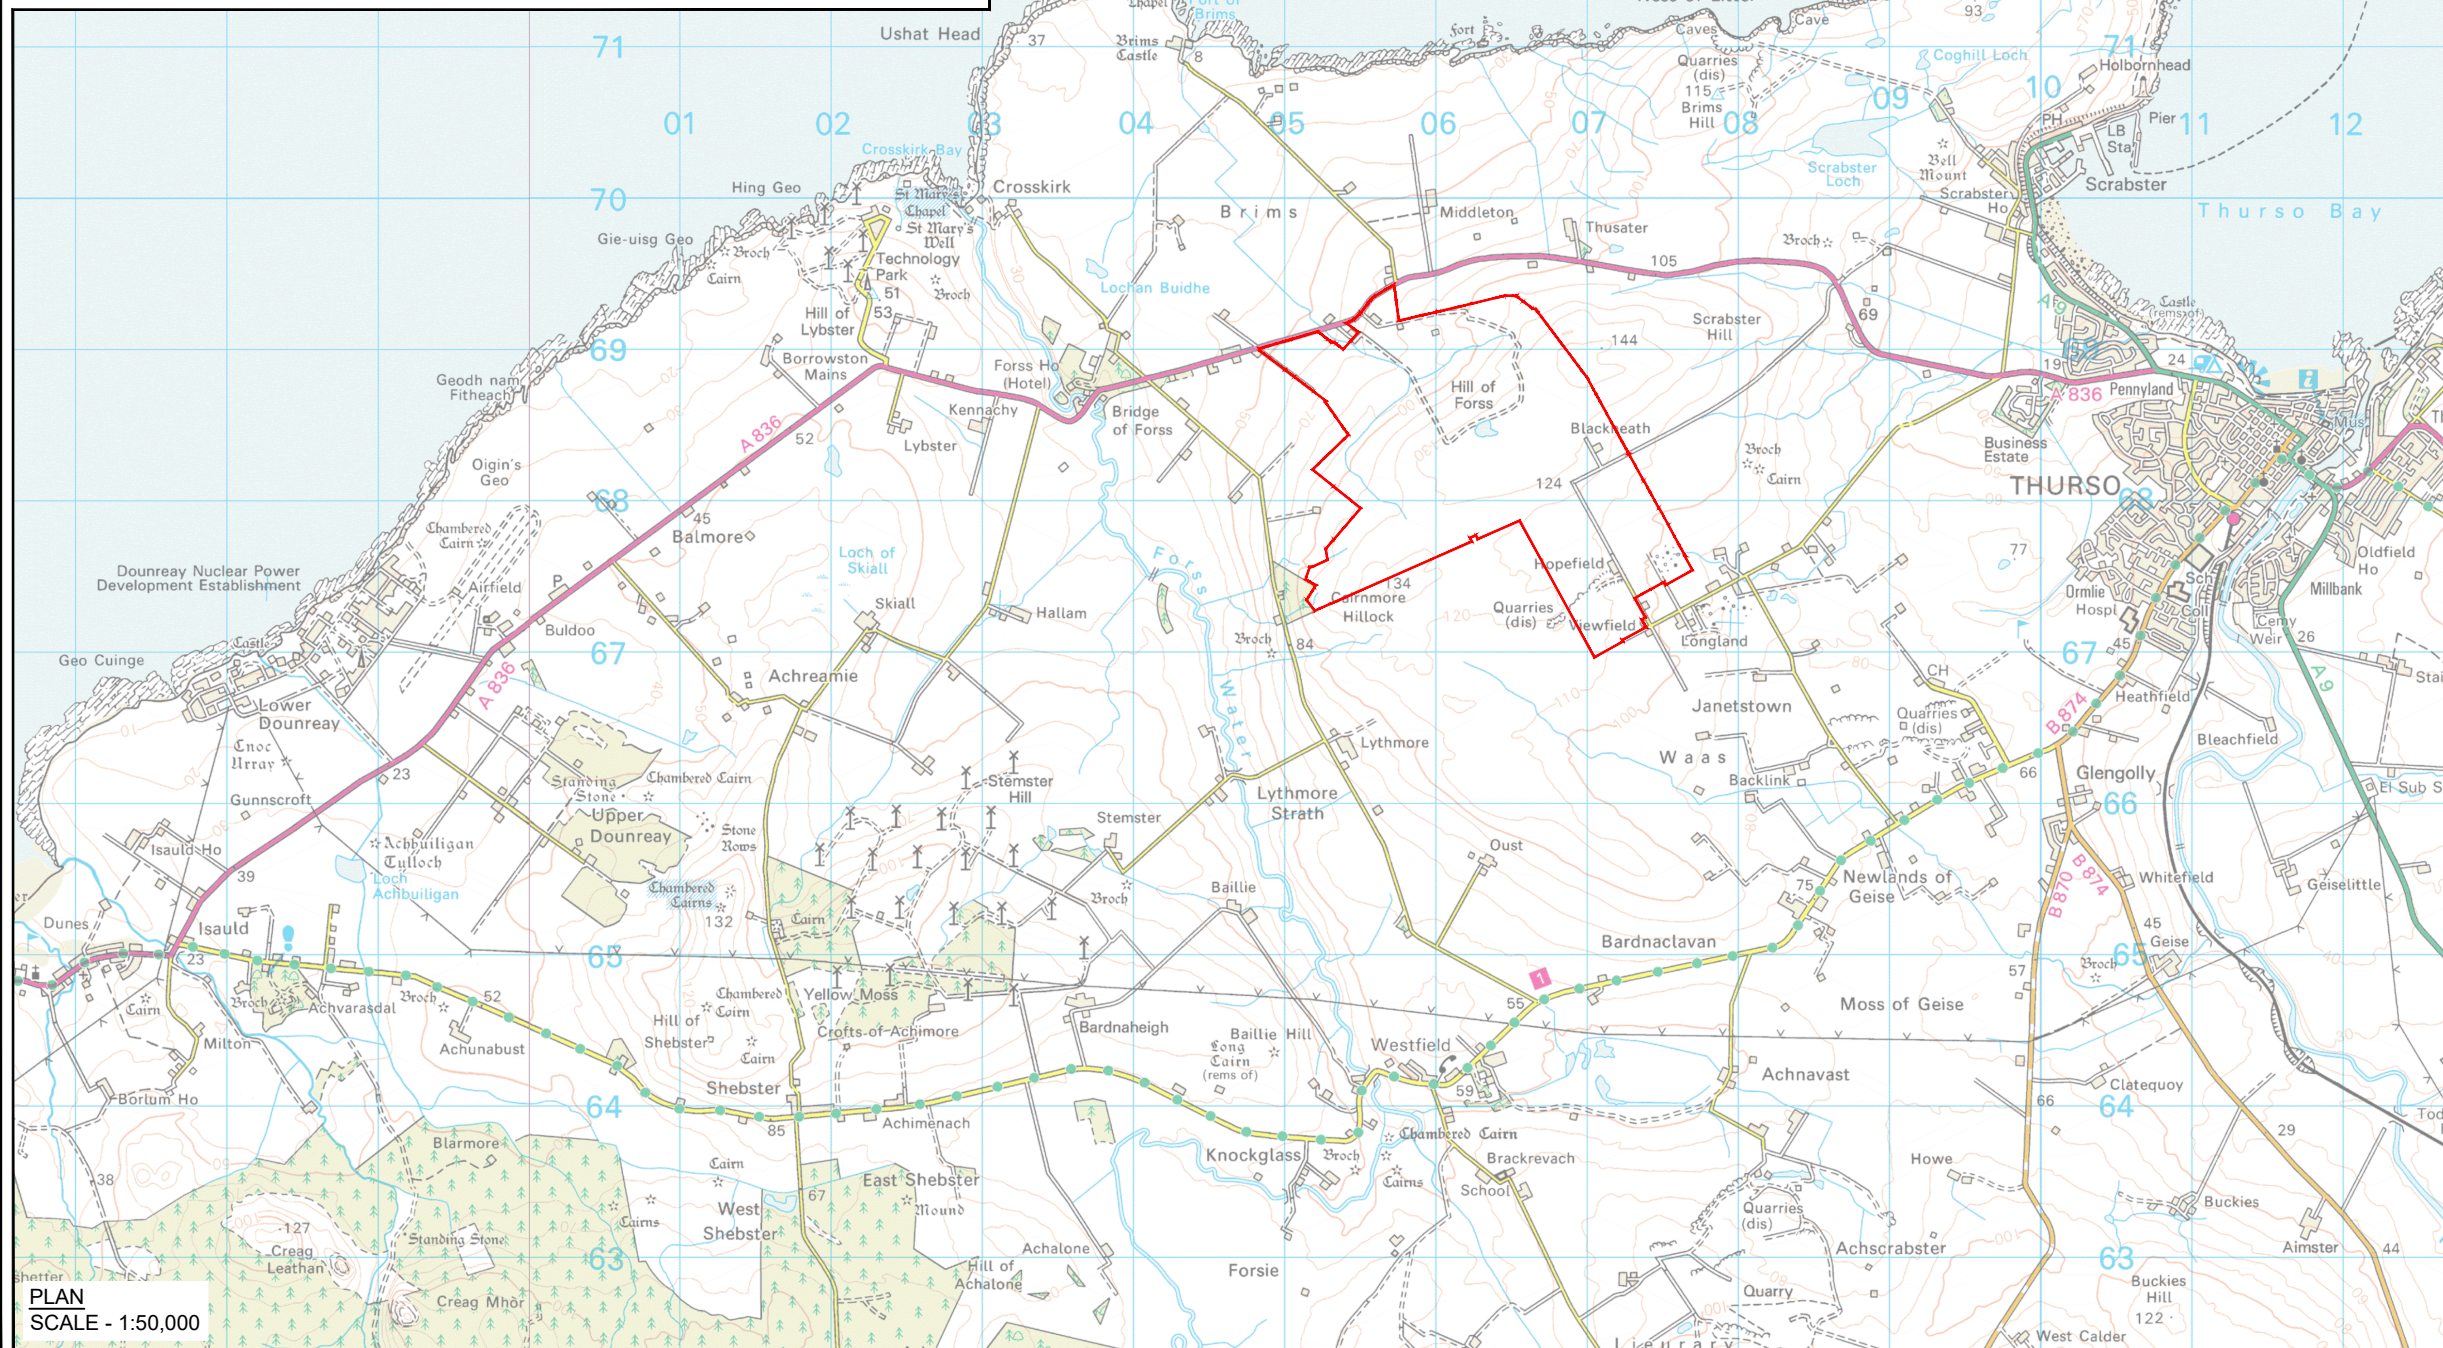

# CAIRNMORE HILL WIND FARM

## FIGURE 1.1

### LOCATION PLAN

© CROWN COPYRIGHT, ALL RIGHTS RESERVED.  
2022 LICENCE NUMBER 0100031673.

#### KEY

-  SITE LOCATION
-  SITE BOUNDARY

LAYOUT DWG N/A T-LAYOUT NO. N/A

DRAWING NUMBER  
**03022-RES-LAY-DR-LE-001**

SCALE - AS SHOWN @ A3

**ENVIRONMENTAL IMPACT ASSESSMENT REPORT**

THIS DRAWING IS THE PROPERTY OF RENEWABLE ENERGY SYSTEMS LTD. AND NO REPRODUCTION MAY BE MADE IN WHOLE OR IN PART WITHOUT PERMISSION