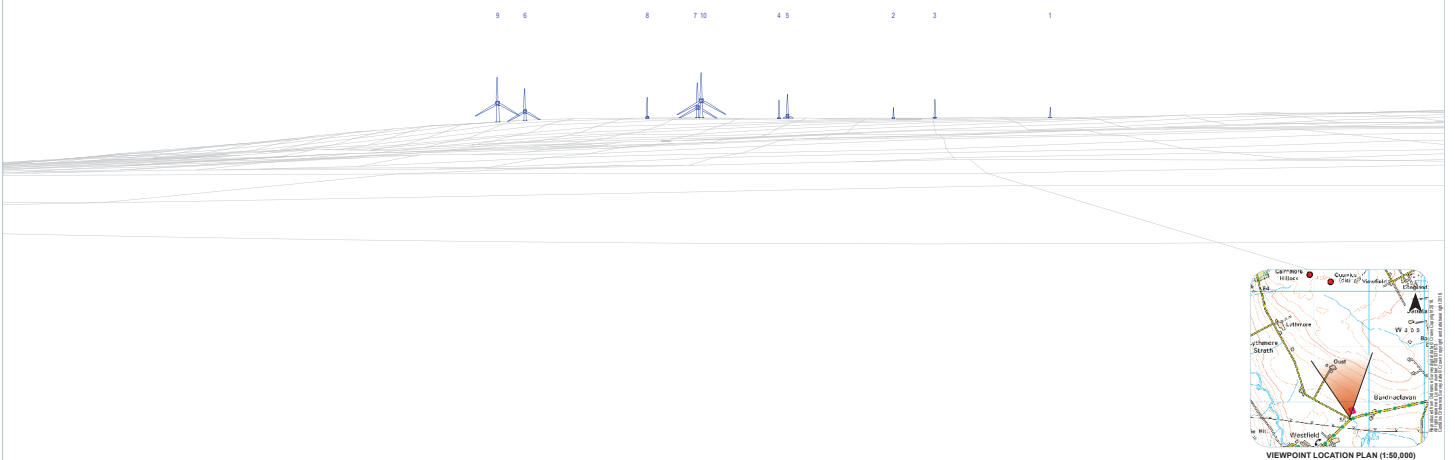

EXISTING VIEW

WIRELINE DRAWING

PHOTOMONTAGE OF PROPOSAL

VIEWPOINT INFORMATION

- VIEWPOINT LOCATION: 306668, 964697
- VIEWING DISTANCE: 561 mm
- APPROXIMATE HORIZONTAL FIELD OF VIEW: 53.5 °
- VIEWPOINT ALTITUDE: 55 m AOD
- BEARING TO CENTRE OF PHOTOGRAPH: 353 °
- DISTANCE TO NEAREST TURBINE: 2.5 km

3 - View from NCR1/Thurso to Reay Road

Cairnmore Hill Wind Farm