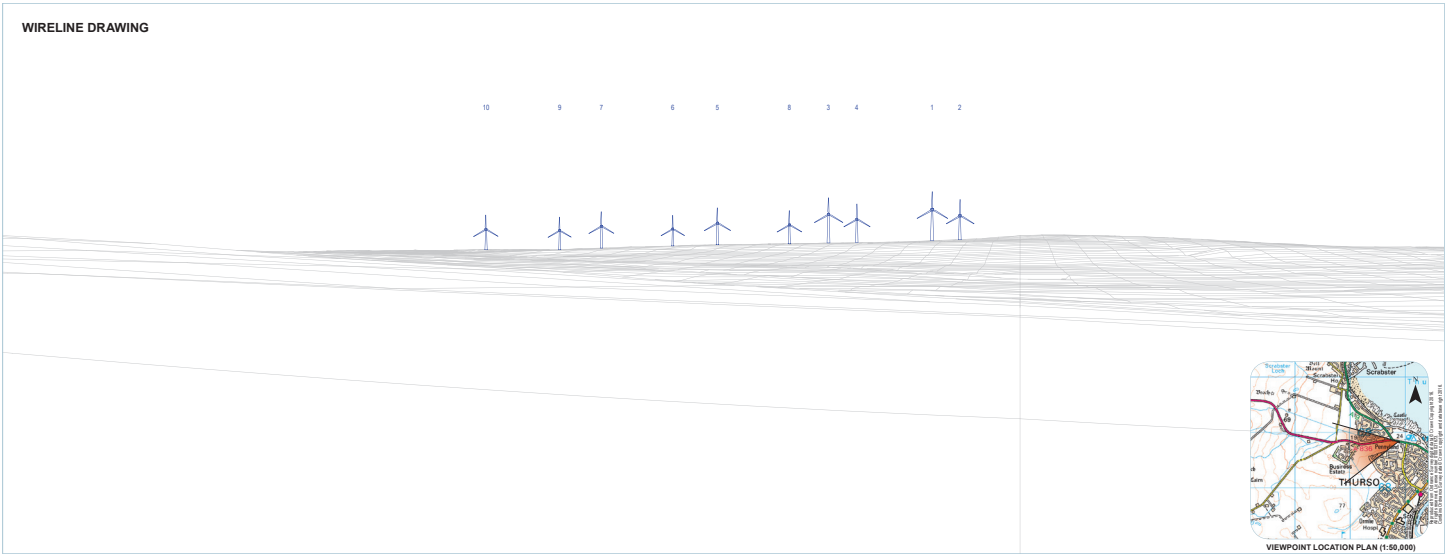

EXISTING VIEW

WIRELINE DRAWING

PHOTOMONTAGE OF PROPOSAL

VIEWPOINT INFORMATION

- VIEWPOINT LOCATION: 310890, 968823
- VIEWING DISTANCE: 561 m
- APPROXIMATE HORIZONTAL FIELD OF VIEW: 53.5 °
- VIEWPOINT ALTITUDE: 24 m AOD
- BEARING TO CENTRE OF PHOTOGRAPH: 259 °
- DISTANCE TO NEAREST TURBINE: 3.9 km

2 - View from A836, Thurso

Cairnmore Hill Wind Farm