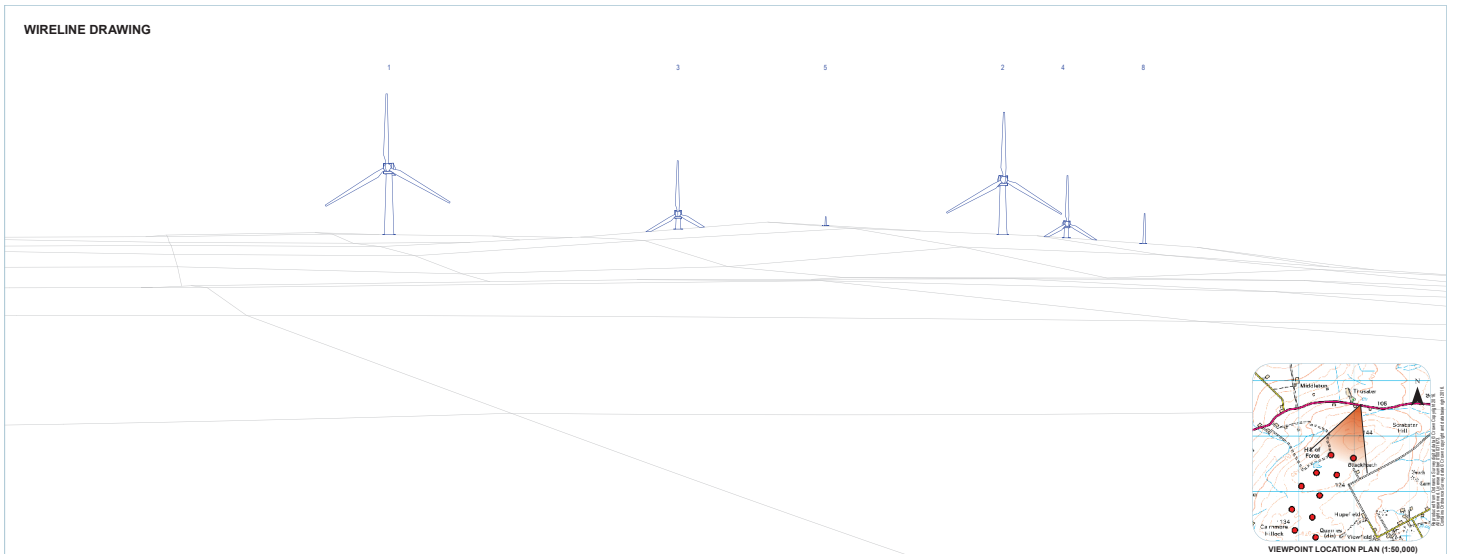

EXISTING VIEW

WIRELINE DRAWING

PHOTOMONTAGE OF PROPOSAL

VIEWPOINT INFORMATION

- VIEWPOINT LOCATION: 307127, 969540
- VIEWING DISTANCE: 561 mm
- APPROXIMATE HORIZONTAL FIELD OF VIEW: 53.5 °
- VIEWPOINT ALTITUDE: 102 m AOD
- BEARING TO CENTRE OF PHOTOGRAPH: 201 °
- DISTANCE TO NEAREST TURBINE: 0.95 km

1 - View from A836 by Motorcross Track

Cairnmore Hill Wind Farm