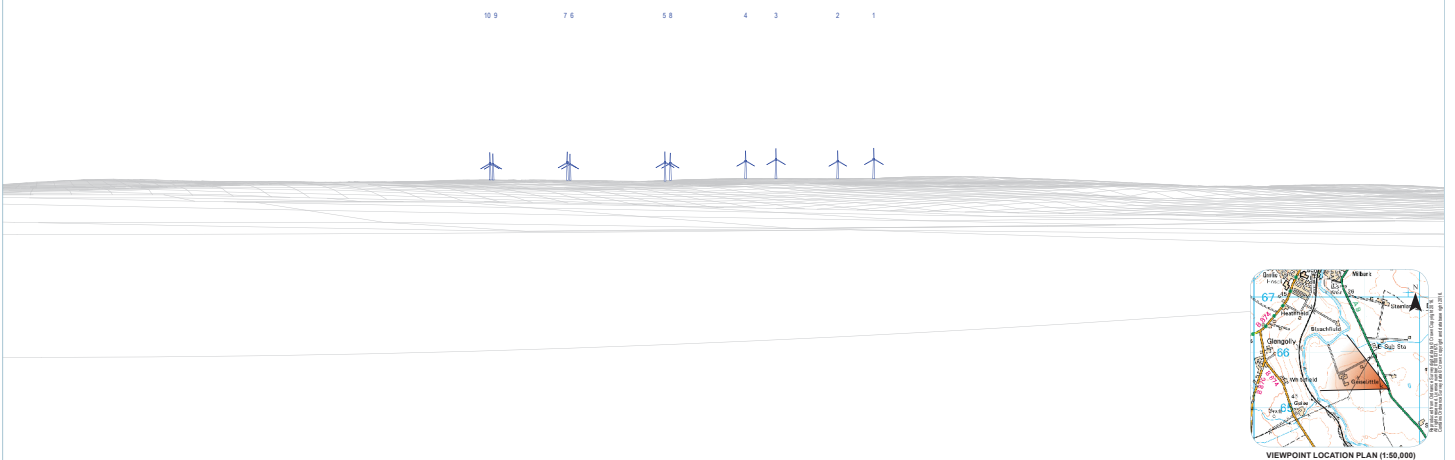

EXISTING VIEW

WIRELINE DRAWING

PHOTOMONTAGE OF PROPOSAL

VIEWPOINT INFORMATION

- VIEWPOINT LOCATION: 312437, 965336
- VIEWING DISTANCE: 561 mm
- APPROXIMATE HORIZONTAL FIELD OF VIEW: 53.5 °
- VIEWPOINT ALTITUDE: 39 m AOD
- BEARING TO CENTRE OF PHOTOGRAPH: 295 °
- DISTANCE TO NEAREST TURBINE: 6.4 km

4 - View from A9 South of Thurso

Cairnmore Hill Wind Farm